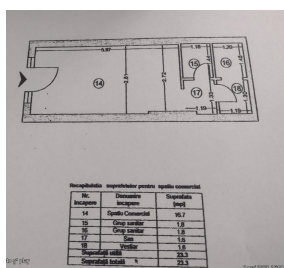

Dorobanti

Commercial Spaces

CHARACTERISTICS

- ▶ **AREA:** Dorobanti
- ▶ **Usable surface:** 38 sqm
- ▶ **Floor:** P
- ▶ **Construction year:** 1953

DESCRIPTION

The commercial space offered for sale is disposed on the ground floor of a building built in 1953 and has a commercial space destination. The space is arranged on the ground floor.

Facilities:

All utilities

Street opening

Terrace 14 sqm

2 toilets

144,000 EUR

1.89 BITCOIN

86.98 ETHEREUM