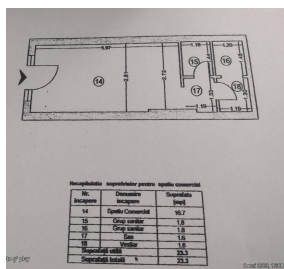

Dorobanti

Commercial Spaces

**CHARACTERISTICS**

- ▶ **AREA:** Dorobanti
- ▶ **Usable surface:** 38 sqm
- ▶ **Floor:** P
- ▶ **Construction year:** 1953

**DESCRIPTION**

The commercial space offered for sale is disposed on the ground floor of a building built in 1953 and has a commercial space destination. The space is arranged on the ground floor.

Facilities:

All utilities

Street opening

Terrace 14 sqm

2 toilets

144,000 EUR

1.53 BITCOIN

42.85 ETHEREUM