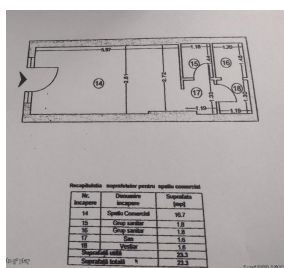

Dorobanti

Commercial Spaces

**CHARACTERISTICS**

- ▶ **AREA:** Dorobanti
- ▶ **Usable surface:** 38 sqm
- ▶ **Floor:** P
- ▶ **Construction year:** 1953

**DESCRIPTION**

The commercial space offered for sale is disposed on the ground floor of a building built in 1953 and has a commercial space destination. The space is arranged on the ground floor.

Facilities:

- All utilities
- Street opening
- Terrace 14 sqm
- 2 toilets

144,000 EUR

1.54 BITCOIN

45.11 ETHEREUM