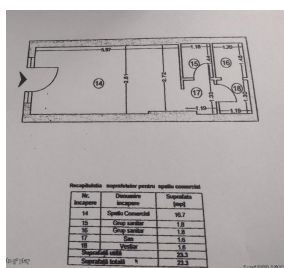

Dorobanti

Commercial Spaces

**CHARACTERISTICS**

- ▶ **AREA:** Dorobanti
- ▶ **Usable surface:** 38 sqm
- ▶ **Floor:** P
- ▶ **Construction year:** 1953

**DESCRIPTION**

The commercial space offered for sale is disposed on the ground floor of a building built in 1953 and has a commercial space destination. The space is arranged on the ground floor.

- Facilities:
- All utilities
  - Street opening
  - Terrace 14 sqm
  - 2 toilets

144,000 EUR

1.56 BITCOIN

54.42 ETHEREUM