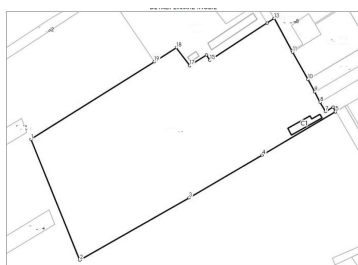

### CARACTERISTICS

- ▶ **AREA:** Giurgiu
- ▶ **Land Surface:** 44777 sqm
- ▶ **POT:** 60
- ▶ **CUT:** 2
- ▶ **End-use:** Rezidential
- ▶ **No. of openings:** 1

### DESCRIPTION

The land offered for sale is located only 7 km away from giurgiu city center, in Cetatea locality.

The land has an area of 44,777 sqm.

The land is located in an area that benefits of good access to Giurgiu, in the vicinity, the city hall will build a sports base of about 8,000 sqm