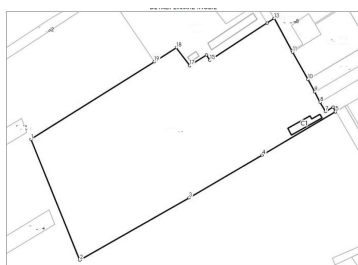

Giurgiu

Land for Sale

CARACTERISTICS

- ▶ **AREA:** Giurgiu
- ▶ **Land Surface:** 44777 sqm
- ▶ **POT:** 60
- ▶ **CUT:** 2
- ▶ **End-use:** Rezidential
- ▶ **No. of openings:** 1

DESCRIPTION

The land offered for sale is located only 7 km away from giurgiu city center, in Cetatea locality.

The land has an area of 44,777 sqm.

The land is located in an area that benefits of good access to Giurgiu, in the vicinity, the city hall will build a sports base of about 8,000 sqm

4 EUR sqm