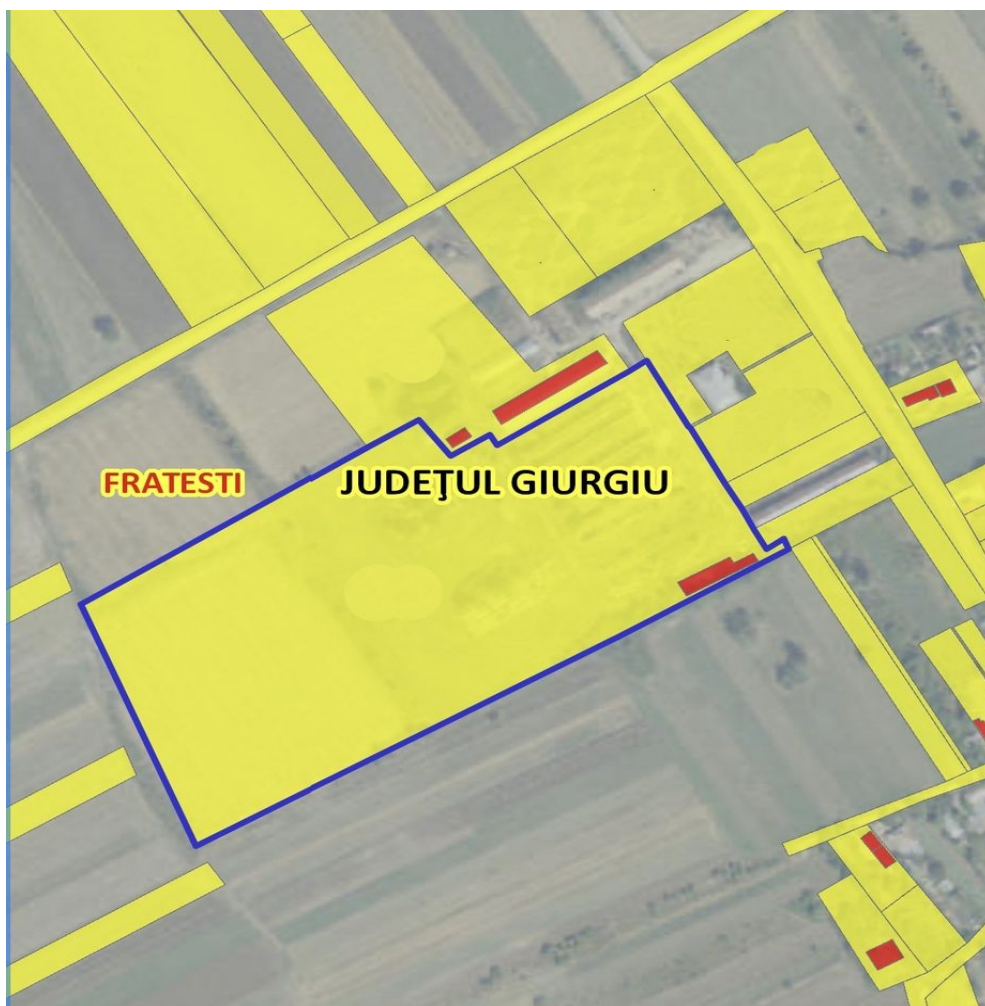

### CARACTERISTICS

- ▶ **AREA:** Giurgiu
- ▶ **Land Surface:** 44777 sqm
- ▶ **POT:** 60
- ▶ **CUT:** 2
- ▶ **End-use:** Rezidential
- ▶ **No. of openings:** 1

### DESCRIPTION

The land offered for sale is located only 7 km away from giurgiu city center, in Cetatea locality.

The land has an area of 44,777 sqm.

The land is located in an area that benefits of good access to Giurgiu, in the vicinity, the city hall will build a sports base of about 8,000 sqm