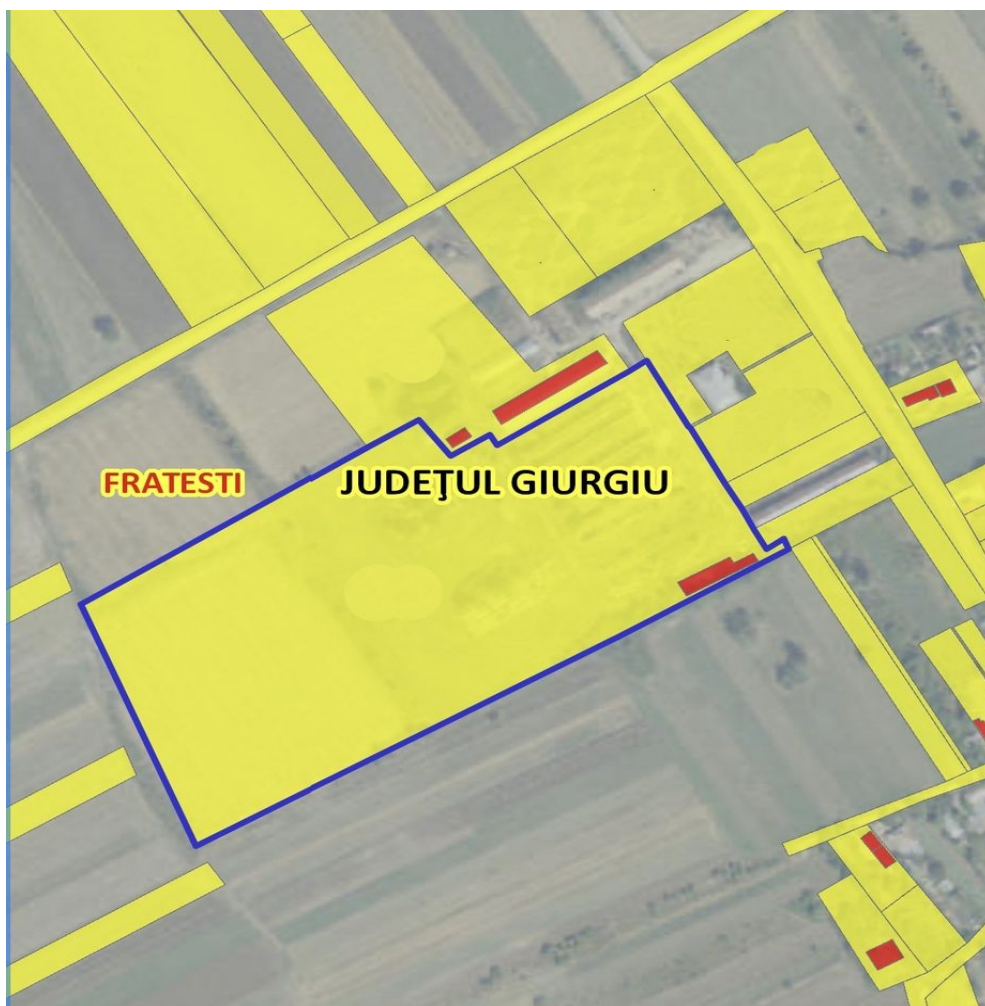

Giurgiu

Land for Sale

CARACTERISTICS

- ▶ **AREA:** Giurgiu
- ▶ **Land Surface:** 44777 sqm
- ▶ **POT:** 60
- ▶ **CUT:** 2
- ▶ **End-use:** Rezidential
- ▶ **No. of openings:** 1

DESCRIPTION

The land offered for sale is located only 7 km away from giurgiu city center, in Cetatea locality.

The land has an area of 44,777 sqm.

The land is located in an area that benefits of good access to Giurgiu, in the vicinity, the city hall will build a sports base of about 8,000 sqm

4 EUR sqm