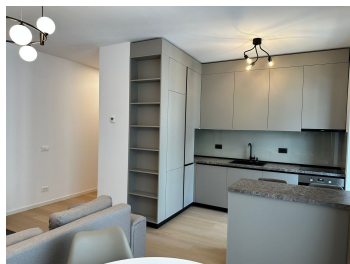

DESCRIPTION

The apartment proposed for rent is located on the 4th floor in a new residential complex, built in Baneasa - Jandarmeriei area apoapa of the commercial area Baneasa Mall and Baneasa Forest.

The apartment is fully furnished and new, with underfloor heating and air conditioning in all rooms. It benefits from an underground parking space.

1,000 EUR

0.01 BITCOIN

0.31 ETHEREUM