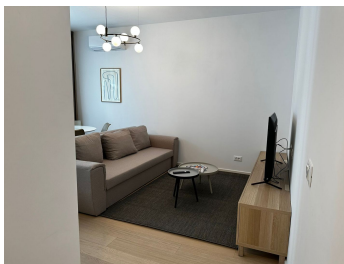

Baneasa

Apartment for Rent

2 rooms

CARACTERISTICS

- ▶ **AREA:** Baneasa
- ▶ **Usable surface:** 53.3 sqm
- ▶ **Built surface:** 70 sqm
- ▶ **No. of Bedrooms:** 1
- ▶ **No. of Rooms:** 2
- ▶ **No. of Bathrooms:** 1
- ▶ **Parking places:** 1
- ▶ **Floor:** 4
- ▶ **Construction year:** 2022
- ▶ **Maximum height:** S+P+6E

DESCRIPTION

The apartment proposed for rent is located on the 4th floor in a new residential complex, built in Baneasa - Jandarmeriei area apoapa of the commercial area Baneasa Mall and Baneasa Forest.

The apartment is fully furnished and new, with underfloor heating and air conditioning in all rooms. It benefits from an underground parking space.

1,000 EUR

0.01 BITCOIN

0.31 ETHEREUM