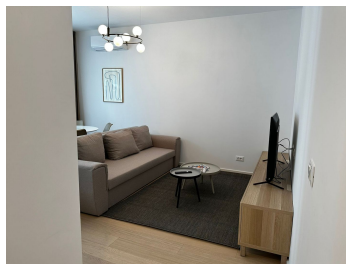

Baneasa

Apartment for Rent

2 rooms

CARACTERISTICS

- ▶ **AREA:** Baneasa
- ▶ **Usable surface:** 53.3 sqm
- ▶ **Built surface:** 70 sqm
- ▶ **No. of Bedrooms:** 1
- ▶ **No. of Rooms:** 2
- ▶ **No. of Bathrooms:** 1
- ▶ **Parking places:** 1
- ▶ **Floor:** 4
- ▶ **Construction year:** 2022
- ▶ **Maximum height:** S+P+6E

DESCRIPTION

The apartment proposed for rent is located on the 4th floor in a new residential complex, built in Baneasa - Jandarmeriei area apoapa of the commercial area Baneasa Mall and Baneasa Forest.

The apartment is fully furnished and new, with underfloor heating and air conditioning in all rooms. It benefits from an underground parking space.

1,000 EUR

0.01 BITCOIN

0.60 ETHEREUM