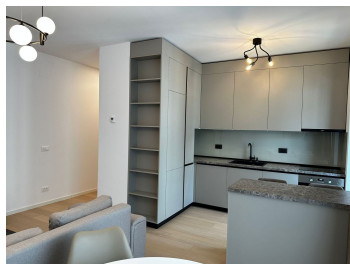

DESCRIPTION

The apartment proposed for rent is located on the 4th floor in a new residential complex, built in Baneasa - Jandarmeriei area apoapa of the commercial area Baneasa Mall and Baneasa Forest.

The apartment is fully furnished and new, with underfloor heating and air conditioning in all rooms. It benefits from an underground parking space.

1,000 EUR

0.01 BITCOIN

0.60 ETHEREUM