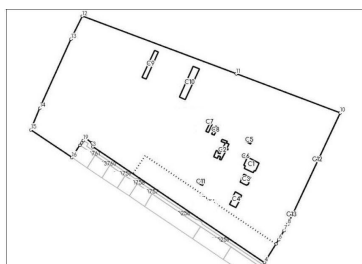

Voluntari

Land for Sale

CARACTERISTICS

- ▶ **AREA:** Voluntari
- ▶ **Land Surface:** 78000 sqm
- ▶ **POT:** 40
- ▶ **CUT:** 2
- ▶ **End-use:** Rezidential
- ▶ **Opening:** 180
- ▶ **No. of openings:** 1

DESCRIPTION