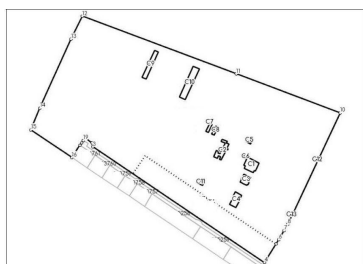

Voluntari

Land for Sale

CARACTERISTICS

- ▶ **AREA:** Voluntari
- ▶ **Land Surface:** 78000 sqm
- ▶ **POT:** 40
- ▶ **CUT:** 2
- ▶ **End-use:** Rezidential
- ▶ **Opening:** 180
- ▶ **No. of openings:** 1

DESCRIPTION