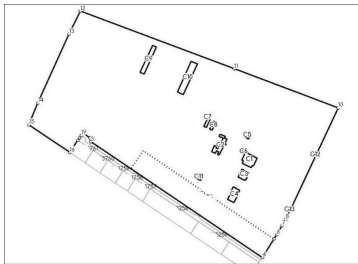

Voluntari

Land for Sale

CARACTERISTICS

- ▶ **AREA:** Voluntari
- ▶ **Land Surface:** 78000 sqm
- ▶ **POT:** 40
- ▶ **CUT:** 2
- ▶ **End-use:** Rezidential
- ▶ **Opening:** 180
- ▶ **No. of openings:** 1

DESCRIPTION