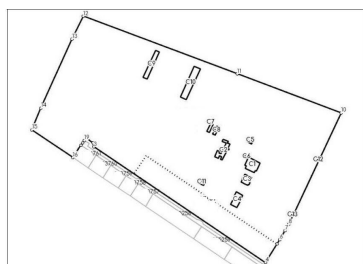

Voluntari

Land for Sale

CARACTERISTICS

- ▶ **AREA:** Voluntari
- ▶ **Land Surface:** 78000 sqm
- ▶ **POT:** 40
- ▶ **CUT:** 2
- ▶ **End-use:** Rezidential
- ▶ **Opening:** 180
- ▶ **No. of openings:** 1

DESCRIPTION