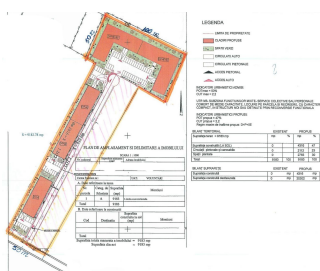

Voluntari

Land for Sale

CARACTERISTICS

- ▶ **AREA:** Voluntari
- ▶ **Land Surface:** 15000 sqm
- ▶ **POT:** 50
- ▶ **CUT:** 2.2
- ▶ **End-use:** Rezidential
- ▶ **Opening:** 50
- ▶ **No. of openings:** 1

DESCRIPTION

The land plot offered for sale is situated in Voluntari, in a very good location, close to Bucuresti—Ploiesti Highway, in an area with beautiful properties and many brand new residential compounds. The access is done easily both from city center and from the northern side of the city.