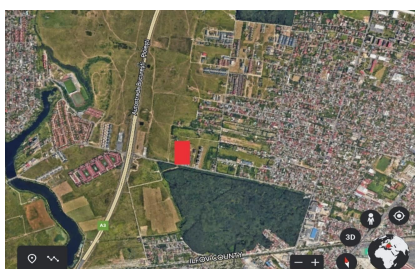

Voluntari

Land for Sale

CARACTERISTICS

- ▶ **AREA:** Voluntari
- ▶ **Land Surface:** 15000 sqm
- ▶ **POT:** 50
- ▶ **CUT:** 2.2
- ▶ **End-use:** Rezidential
- ▶ **Opening:** 50
- ▶ **No. of openings:** 1

DESCRIPTION

The land plot offered for sale is situated in Voluntari, in a very good location, close to Bucuresti—Ploiesti Highway, in an area with beautiful properties and many brand new residential compounds. The access is done easily both from city center and from the northern side of the city.

The area is well known for the residents who are mostly expats and young families.

Utilities:Electricity, natural gas, water

Hmax:GF+4F

Urbanism:

CUT 2.2

POT 50%