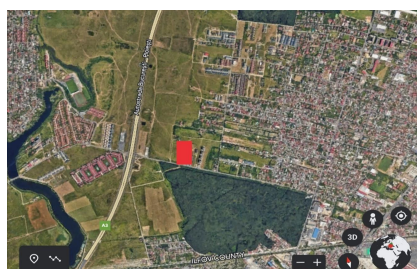

Voluntari

Land for Sale

CARACTERISTICS

- ▶ **AREA:** Voluntari
- ▶ **Land Surface:** 15000 sqm
- ▶ **POT:** 50
- ▶ **CUT:** 2.2
- ▶ **End-use:** Rezidential
- ▶ **Opening:** 50
- ▶ **No. of openings:** 1

DESCRIPTION

The land plot offered for sale is situated in Voluntari, in a very good location, close to Bucuresti—Ploiesti Highway, in an area with beautiful properties and many brand new residential compounds. The access is done easily both from city center and from the northern side of the city.

The area is well known for the residents who are mostly expats and young families.

Utilities:Electricity, natural gas, water

Hmax:GF+4F

Urbanism:

CUT 2.2

POT 50%