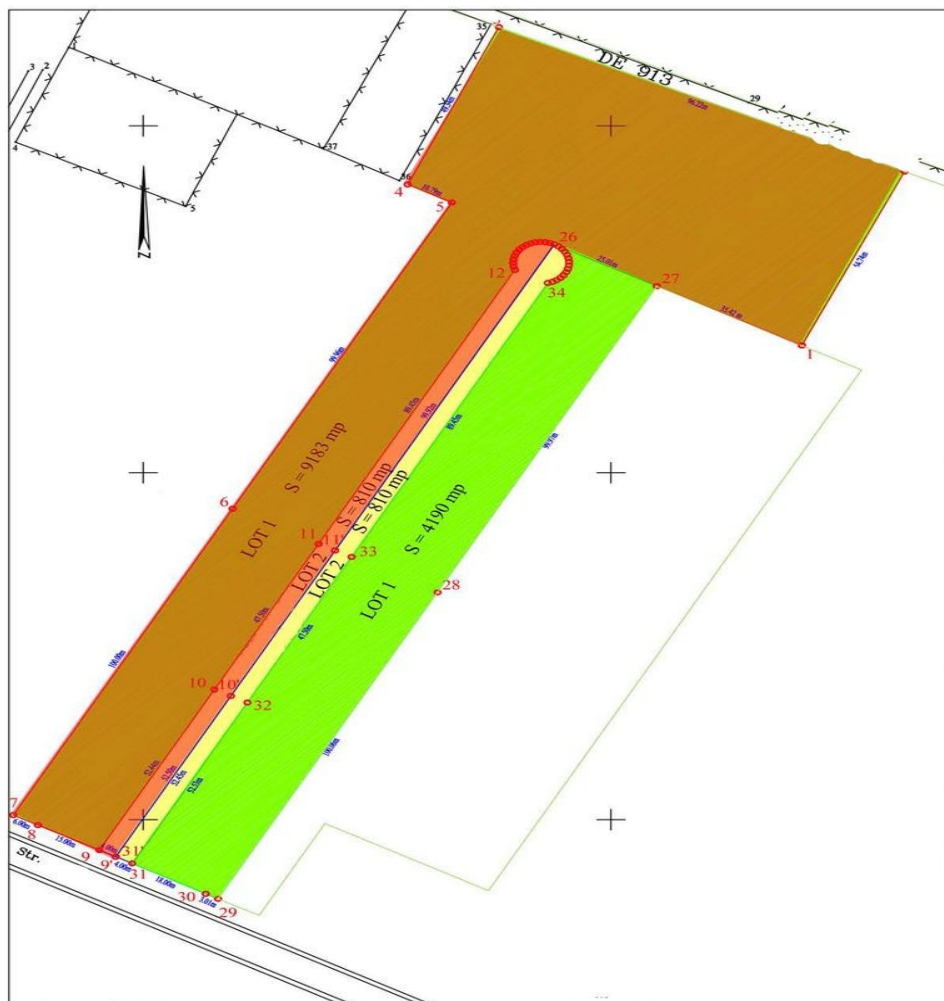

Voluntari

Land for Sale

CARACTERISTICS

- ▶ **AREA:** Voluntari
- ▶ **Land Surface:** 15000 sqm
- ▶ **POT:** 50
- ▶ **CUT:** 2.2
- ▶ **End-use:** Rezidential
- ▶ **Opening:** 50
- ▶ **No. of openings:** 1

DESCRIPTION

The land plot offered for sale is situated in Voluntari, in a very good location, close to Bucuresti—Ploiesti Highway, in an area with beautiful properties and many brand new residential compounds. The access is done easily both from city center and from the northern side of the city.