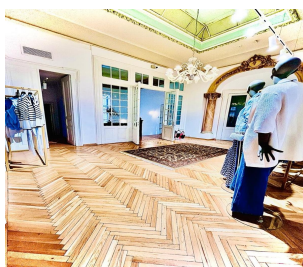

Romana Square

CARACTERISTICS

- ▶ **AREA:** Romana Square
- ▶ **Usable surface:** 668.15 sqm
- ▶ **Built surface:** 772 sqm
- ▶ **Land Surface:** 455 sqm
- ▶ **Maximum height:** D+P+E+M

15,500 EUR

0.27 BITCOIN