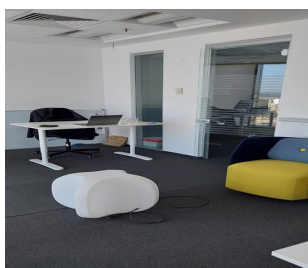

Barbu Vacarescu

CARACTERISTICS

- ▶ **AREA:** Barbu Vacarescu
- ▶ **Usable surface:** 1200 sqm
- ▶ **Floor:** Et. 17
- ▶ **Maximum height:** 3S+P+20E

9.50 EUR sqm