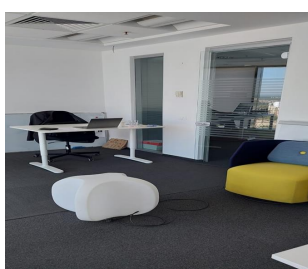

Barbu Vacarescu

CARACTERISTICS

- ▶ **AREA:** Barbu Vacarescu
- ▶ **Usable surface:** 1200 sqm
- ▶ **Floor:** Et. 17
- ▶ **Maximum height:** 3S+P+20E

9.50 EUR sqm

0.01 ETHEREUM sqm