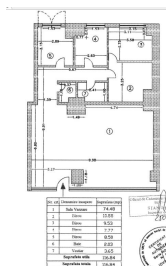

Nicolae Titulescu

Commercial Spaces for Rent

CHARACTERISTICS

- ▶ **AREA:** Nicolae Titulescu
- ▶ **Usable surface:** 116.84 sqm
- ▶ **Floor:** P

DESCRIPTION

The commercial space offered for sale is situated on Nicolae Titulescu Boulevard, benefiting of a great traffic.