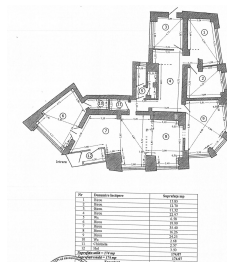

Stirbei Voda

Commercial Spaces

CHARACTERISTICS

- ▶ **AREA:** Stirbei Voda
- ▶ **Usable surface:** 174.04 sqm
- ▶ **Floor:** P
- ▶ **Showcase:** 16

DESCRIPTION

Commercial space for sale situated on Stirbei Voda street in an area with great pedestrian and car traffic, close to the crossroad between Buzesti street with Dinicu Golescu street. shopping windows at 2 streets.
7 air conditioning
access for suppliers