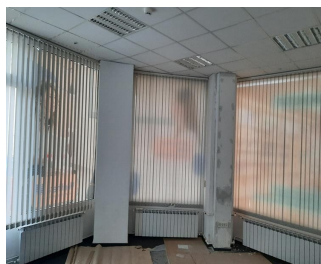

Stirbei Voda

Commercial Spaces

CHARACTERISTICS

- ▶ **AREA:** Stirbei Voda
- ▶ **Usable surface:** 174.04 sqm
- ▶ **Floor:** P
- ▶ **Showcase:** 16

DESCRIPTION

Commercial space for sale situated on Stirbei Voda street in an area with great pedestrian and car traffic, close to the crossroad between Buzesti street with Dinicu Golescu street. shopping windows at 2 streets.
7 air conditioning
access for suppliers