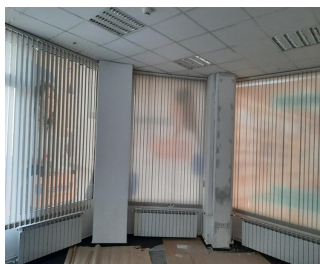

Stirbei Voda

Commercial Spaces for Rent

CHARACTERISTICS

- ▶ **AREA:** Stirbei Voda
- ▶ **Usable surface:** 174.04 sqm
- ▶ **Showcase:** 16

DESCRIPTION

Commercial space for sale situated on Stirbei Voda street in an area with great pedestrian and car traffic, close to the crossroad between Buzesti street with Dinicu Golescu street. shopping windows at 2 streets.
7 air conditioning
access for suppliers