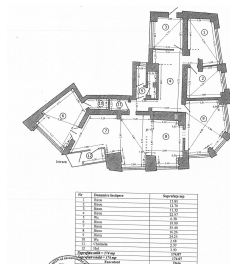

Stirbei Voda

Commercial Spaces for Rent

CHARACTERISTICS

- ▶ **AREA:** Stirbei Voda
- ▶ **Usable surface:** 174.04 sqm
- ▶ **Showcase:** 16

DESCRIPTION

Commercial space for sale situated on Stirbei Voda street in an area with great pedestrian and car traffic, close to the crossroad between Buzesti street with Dinicu Golescu street. shopping windows at 2 streets.
7 air conditioning
access for suppliers