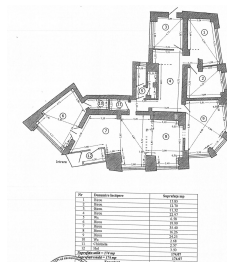

Stirbei Voda

Commercial Spaces for Rent

CHARACTERISTICS

- ▶ **AREA:** Stirbei Voda
- ▶ **Usable surface:** 174.04 sqm
- ▶ **Showcase:** 16

DESCRIPTION

Commercial space for sale situated on Stirbei Voda street in an area with great pedestrian and car traffic, close to the crossroad between Buzesti street with Dinicu Golescu street. shopping windows at 2 streets.
7 air conditioning
access for suppliers