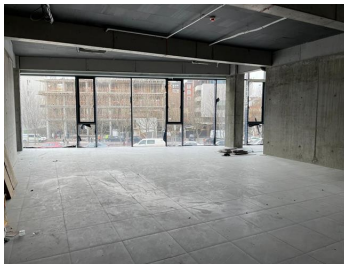

Bulevardul Caramfil

Commercial Spaces

CARACTERISTICS

- ▶ **AREA:** Bulevardul Caramfil
- ▶ **Usable surface:** 205 sqm
- ▶ **Floor:** M
- ▶ **Construction year:** 2020

DESCRIPTION

The commercial space is situated in Northern side of Bucharest, in Aviatiei area - Nicolae Caramfil.
The space is disposed on the mezzanine of a brand new building with a great shopping window, toilet, all utilities available and and good visibility.
Available immediately.