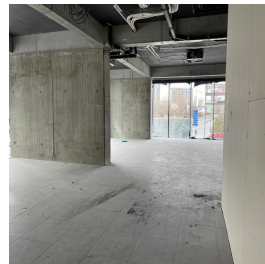

Bulevardul Caramfil

Commercial Spaces

CARACTERISTICS

- ▶ **AREA:** Bulevardul Caramfil
- ▶ **Usable surface:** 205 sqm
- ▶ **Floor:** M
- ▶ **Construction year:** 2020

DESCRIPTION

The commercial space is situated in Northern side of Bucharest, in Aviatiei area - Nicolae Caramfil.
The space is disposed on the mezzanine of a brand new building with a great shopping window, toilet, all utilities available and and good visibility.
Available immediately.