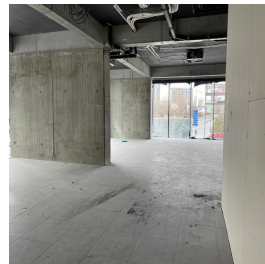

Bulevardul Caramfil

Commercial Spaces

CARACTERISTICS

- ▶ **AREA:** Bulevardul Caramfil
- ▶ **Usable surface:** 205 sqm
- ▶ **Floor:** M
- ▶ **Construction year:** 2020

DESCRIPTION

The commercial space is situated in Northern side of Bucharest, in Aviatiei area - Nicolae Caramfil.

The space is disposed on the mezzanine of a brand new building with a great shopping window, toilet, all utilities available and and good visibility.

Available immediately.

949,000 EUR

10.26 BITCOIN

294.94 ETHEREUM