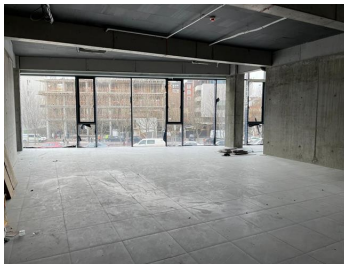

Bulevardul Caramfil

Commercial Spaces

CARACTERISTICS

- ▶ **AREA:** Bulevardul Caramfil
- ▶ **Usable surface:** 205 sqm
- ▶ **Floor:** M
- ▶ **Construction year:** 2020

DESCRIPTION

The commercial space is situated in Northern side of Bucharest, in Aviatiei area - Nicolae Caramfil.

The space is disposed on the mezzanine of a brand new building with a great shopping window, toilet, all utilities available and and good visibility.

Available immediately.

949,000 EUR

10.26 BITCOIN

294.94 ETHEREUM