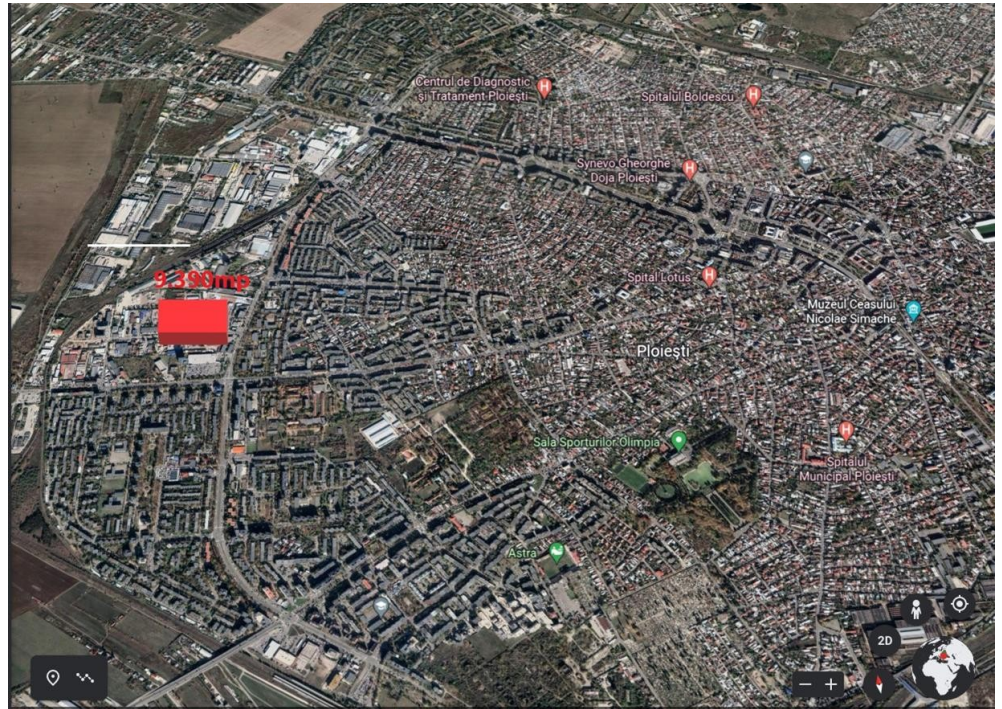

Ploiesti

Land for Sale

CARACTERISTICS

- ▶ **AREA:** Ploiesti
- ▶ **Usable surface:** 9390 sqm
- ▶ **Land Surface:** 9390 sqm
- ▶ **POT:** 50
- ▶ **CUT:** 1.8
- ▶ **End-use:** Rezidential
- ▶ **Opening:** 65