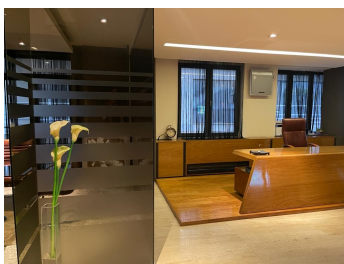

Barbu Vacarescu

Offices for Sale

CARACTERISTICS

- ▶ **AREA:** Barbu Vacarescu
- ▶ **Parking places:** 3
- ▶ **Floor:** P+1E
- ▶ **Maximum height:** P+7E

1,500,000 EUR + VAT

15.86 BITCOIN + VAT

465.53 ETHEREUM + VAT