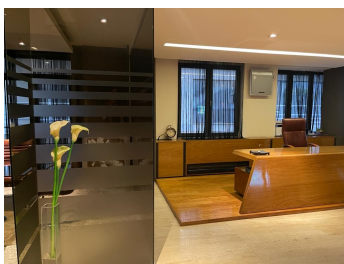

Barbu Vacarescu

Offices for Sale

CARACTERISTICS

- ▶ **AREA:** Barbu Vacarescu
- ▶ **Parking places:** 3
- ▶ **Floor:** P+1E
- ▶ **Maximum height:** P+7E

1,500,000 EUR + VAT

19.71 BITCOIN + VAT

854.15 ETHEREUM + VAT