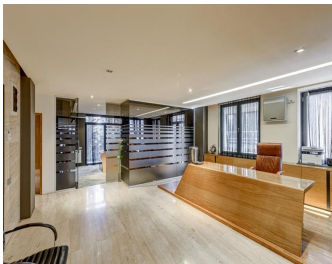

Barbu Vacarescu

Offices for Sale

CARACTERISTICS

- ▶ **AREA:** Barbu Vacarescu
- ▶ **Parking places:** 3
- ▶ **Floor:** P+1E
- ▶ **Maximum height:** P+7E

1,500,000 EUR + VAT

26.45 BITCOIN + VAT

478.87 ETHEREUM + VAT