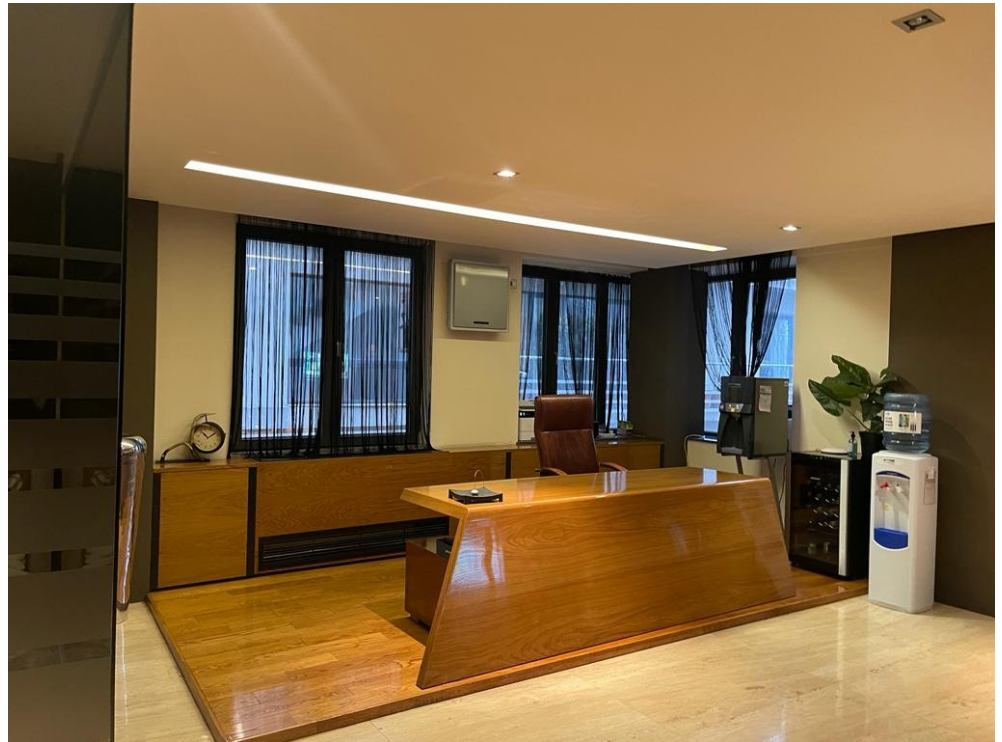

Barbu Vacarescu

Offices for Sale

CARACTERISTICS

- ▶ **AREA:** Barbu Vacarescu
- ▶ **Parking places:** 3
- ▶ **Floor:** P+1E
- ▶ **Maximum height:** P+7E

1,500,000 EUR + VAT

26.45 BITCOIN + VAT

478.87 ETHEREUM + VAT