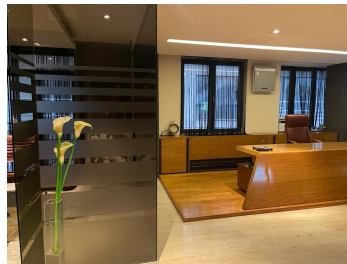

Barbu Vacarescu

Offices for Sale

CARACTERISTICS

- ▶ **AREA:** Barbu Vacarescu
- ▶ **Parking places:** 3
- ▶ **Floor:** P+1E
- ▶ **Maximum height:** P+7E

1,500,000 EUR + VAT

26.45 BITCOIN + VAT

478.87 ETHEREUM + VAT