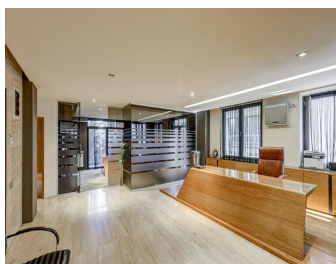

Barbu Vacarescu

Offices for Sale

CARACTERISTICS

- ▶ **AREA:** Barbu Vacarescu
- ▶ **Parking places:** 3
- ▶ **Floor:** P+1E
- ▶ **Maximum height:** P+7E

1,500,000 EUR + VAT

19.71 BITCOIN + VAT

854.15 ETHEREUM + VAT