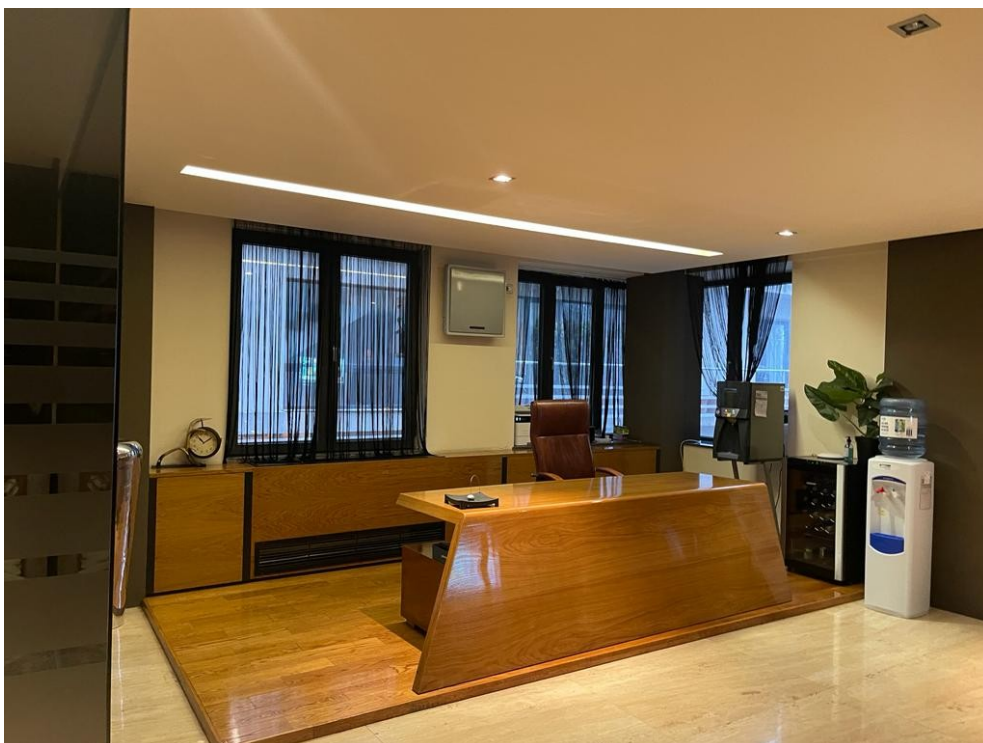

Barbu Vacarescu

Offices for Sale

CARACTERISTICS

- ▶ **AREA:** Barbu Vacarescu
- ▶ **Parking places:** 3
- ▶ **Floor:** P+1E
- ▶ **Maximum height:** P+7E

1,500,000 EUR + VAT

15.86 BITCOIN + VAT

465.53 ETHEREUM + VAT