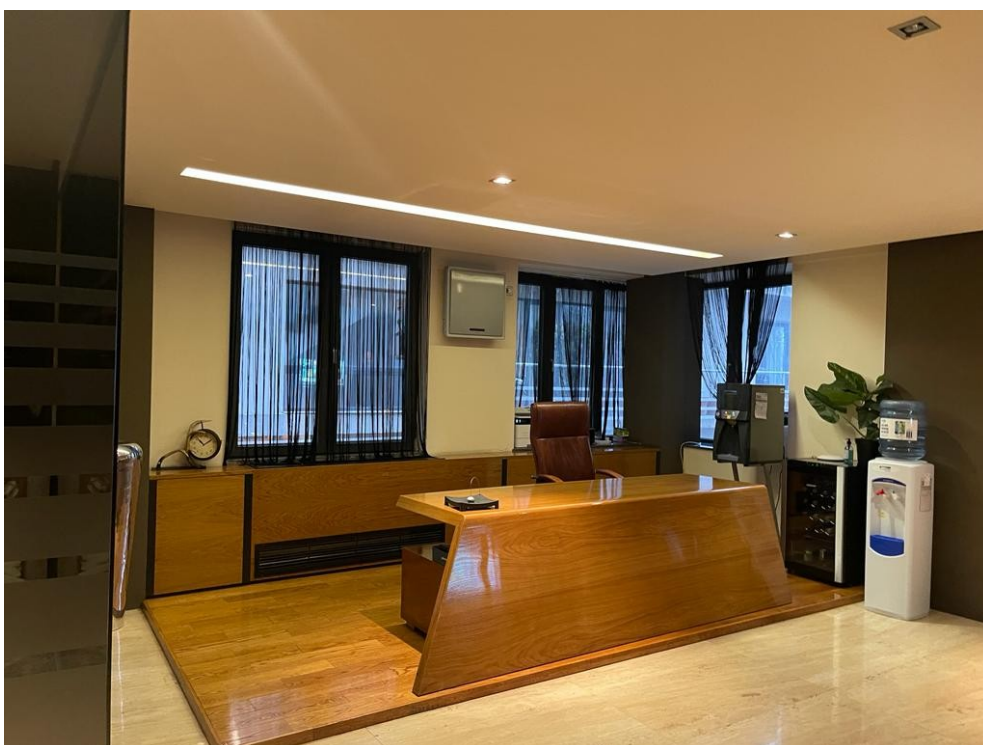

Barbu Vacarescu

Offices for Sale

CARACTERISTICS

- ▶ **AREA:** Barbu Vacarescu
- ▶ **Parking places:** 3
- ▶ **Floor:** P+1E
- ▶ **Maximum height:** P+7E

1,500,000 EUR + VAT

19.71 BITCOIN + VAT

854.15 ETHEREUM + VAT