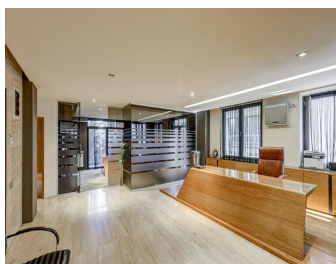

Barbu Vacarescu

Offices for Sale

CARACTERISTICS

- ▶ **AREA:** Barbu Vacarescu
- ▶ **Parking places:** 3
- ▶ **Floor:** P+1E
- ▶ **Maximum height:** P+7E

1,500,000 EUR + VAT

15.86 BITCOIN + VAT

465.53 ETHEREUM + VAT