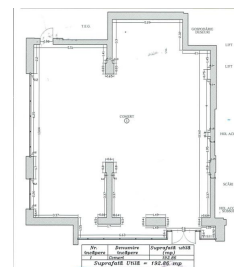

### CARACTERISTICS

- ▶ **AREA:** Panduri
- ▶ **Usable surface:** 192.86 sqm
- ▶ **Construction year:** 2016
- ▶ **Showcase:** 22.27

### Layout