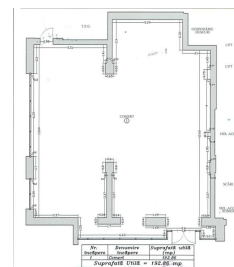

Panduri

Commercial Spaces for Rent

CARACTERISTICS

- ▶ **AREA:** Panduri
- ▶ **Usable surface:** 192.86 sqm
- ▶ **Construction year:** 2016
- ▶ **Showcase:** 22.27

Layout

DESCRIPTION

Commercial space offered for rent is situated in Academiei - Trafic Greu area and was built in 2016, benefiting of a great visibility.

Facilities:

- open space; 22.27 m shopping window; - all utilities;

- own central heating;

Available immediately;

15 EUR sqm + VAT