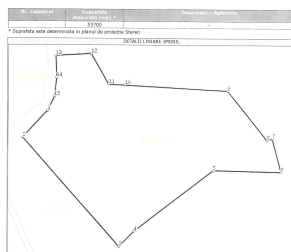

Navodari

Land for Sale

CARACTERISTICS

- ▶ **AREA:** Navodari
- ▶ **Usable surface:** 53700 sqm
- ▶ **End-use:** Rezidential

DESCRIPTION

The land plot offered for sale is situated in Navodari - Corbu, with a large frontage to the Black Sea.
The access to this land plot is made from a concrete road;
The utilities are very close at ~200 m distance;
The owner is an individual person;