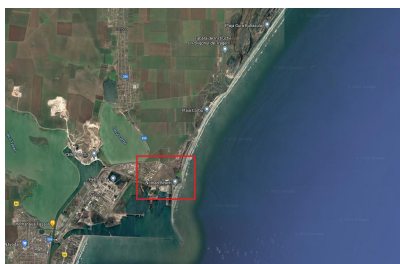

Navodari

Land for Sale

**CARACTERISTICS**

- ▶ **AREA:** Navodari
- ▶ **Usable surface:** 53700 sqm
- ▶ **End-use:** Rezidential

**DESCRIPTION**

The land plot offered for sale is situated in Navodari - Corbu, with a large frontage to the Black Sea.  
The access to this land plot is made from a concrete road;  
The utilities are very close at ~200 m distance;  
The owner is an individual person;