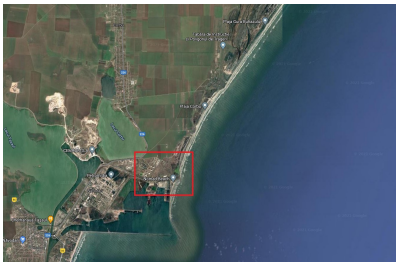

Navodari

Land for Sale

**CARACTERISTICS**

- ▶ **AREA:** Navodari
- ▶ **Usable surface:** 53700 sqm
- ▶ **End-use:** Rezidential

**DESCRIPTION**

The land plot offered for sale is situated in Navodari - Corbu, with a large frontage to the Black Sea.  
The access to this land plot is made from a concrete road;  
The utilities are very close at ~200 m distance;  
The owner is an individual person;