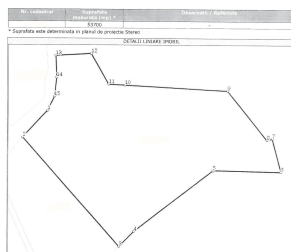

Navodari

Land for Sale

**CARACTERISTICS**

- ▶ **AREA:** Navodari
- ▶ **Usable surface:** 53700 sqm
- ▶ **End-use:** Rezidential

**DESCRIPTION**

The land plot offered for sale is situated in Navodari - Corbu, with a large frontage to the Black Sea.  
The access to this land plot is made from a concrete road;  
The utilities are very close at ~200 m distance;  
The owner is an individual person;