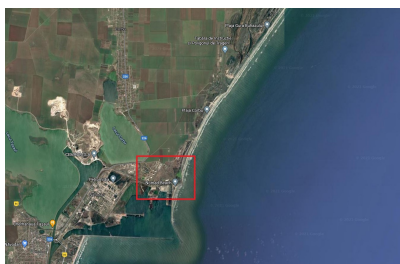

Navodari

Land for Sale

CARACTERISTICS

- ▶ **AREA:** Navodari
- ▶ **Usable surface:** 53700 sqm
- ▶ **End-use:** Rezidential

DESCRIPTION

The land plot offered for sale is situated in Navodari - Corbu, with a large frontage to the Black Sea.
The access to this land plot is made from a concrete road;
The utilities are very close at ~200 m distance;
The owner is an individual person;