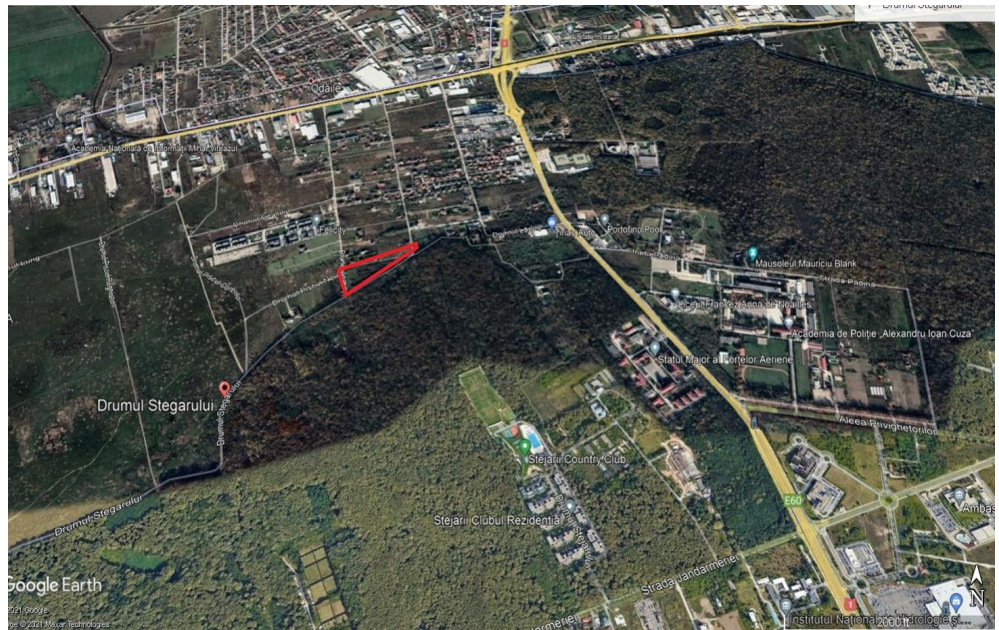

Baneasa-Sisesti

Land for Sale

**CARACTERISTICS**

- ▶ **AREA:** Baneasa-Sisesti
- ▶ **Land Surface:** 12600 sqm
- ▶ **End-use:** Rezidential
- ▶ **Opening:** 237

**DESCRIPTION**

The land plot offered for sale is situated in Sisesti area, in a very well developed area both residential and commercial, having a large frontage to the forest. In the immediate vicinity there are Baneasa Shopping City, SUA Embassy and many international schools.

Urbanism information according PUZ - 1st District area

According PUG: V7 area

Surface: 12.600 sqm

Frontage: 237 m

Utilities: gas and electricity

Legal situation: Land plot owned by a legal person

100 EUR sqm