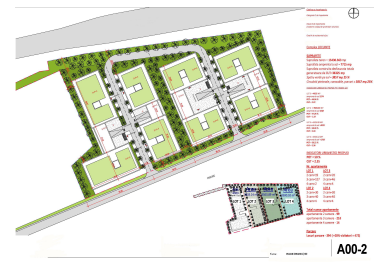

### CARACTERISTICS

- ▶ **AREA:** Baneasa
- ▶ **Usable surface:** 16000 sqm
- ▶ **POT:** 50
- ▶ **CUT:** 2.35

Land plot: 16.000 sqm

POT: 50%

CUT: 2.35

Utilities: electricity, gas, water

Hmax: SB+GF+4F

PUZ finalized, under approved