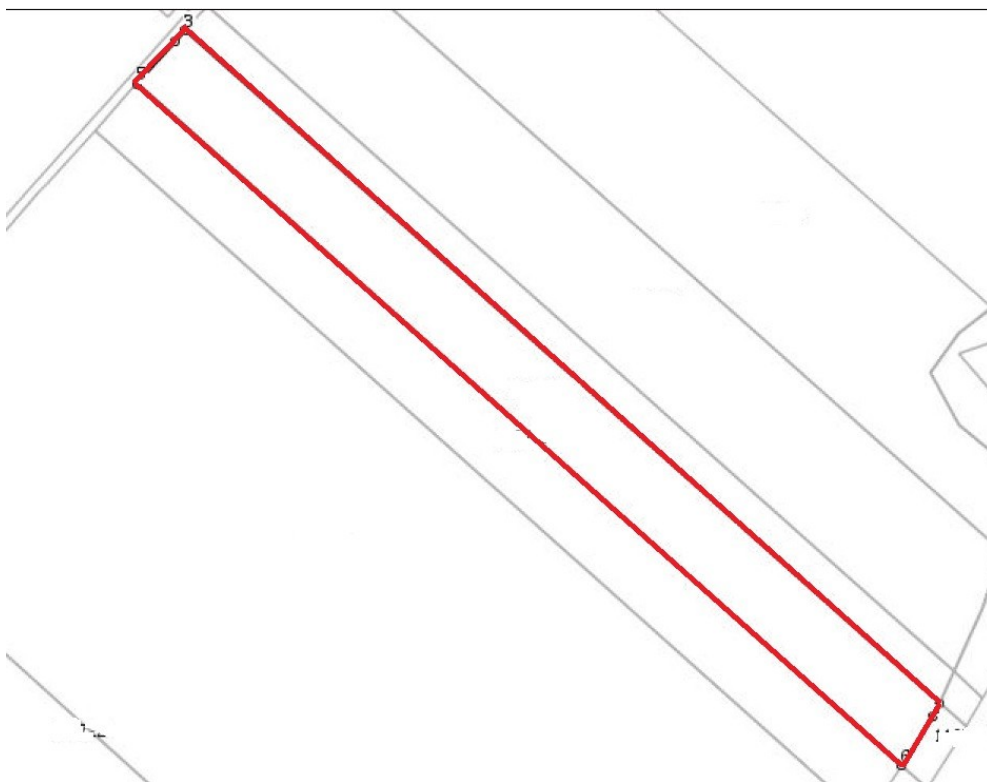

Snagov

Land for Sale

CHARACTERISTICS

- ▶ **AREA:** Snagov
- ▶ **Usable surface:** 10535 sqm
- ▶ **End-use:** Agricol

DESCRIPTION

Farmland offered for sale situated in Snagov, close to A3.

40 EUR sqm

0.02 ETHEREUM sqm