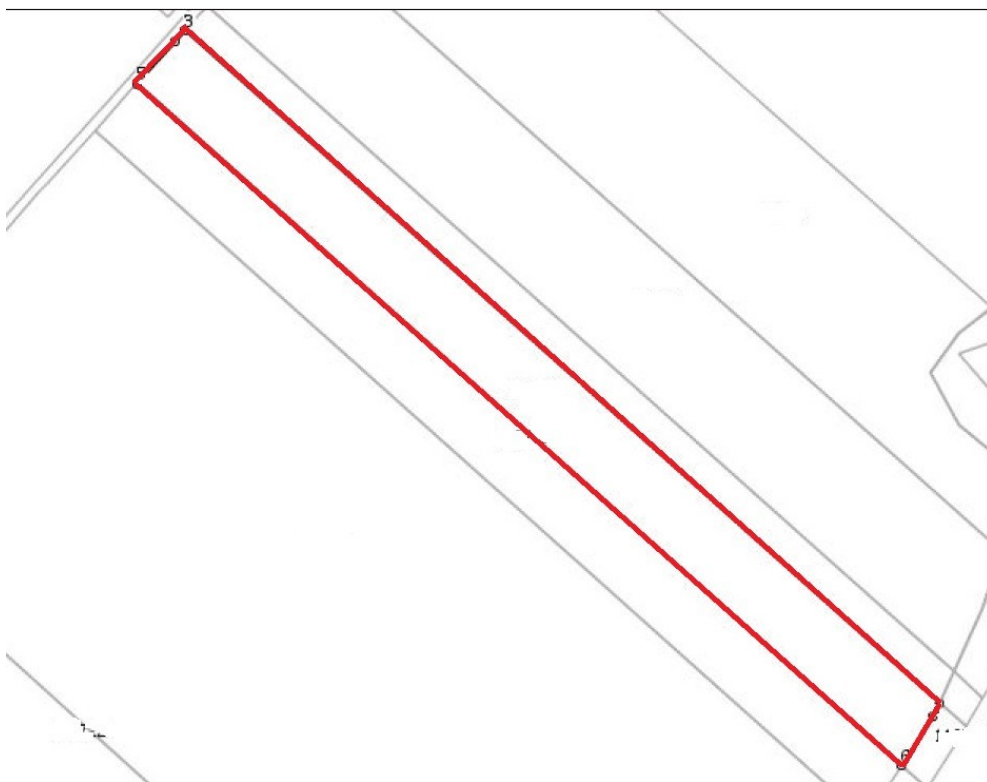

Snagov

Land for Sale

CHARACTERISTICS

- ▶ **AREA:** Snagov
- ▶ **Usable surface:** 10535 sqm
- ▶ **End-use:** Agricol

DESCRIPTION

Farmland offered for sale situated in Snagov, close to A3.

40 EUR sqm

0.01 ETHEREUM sqm