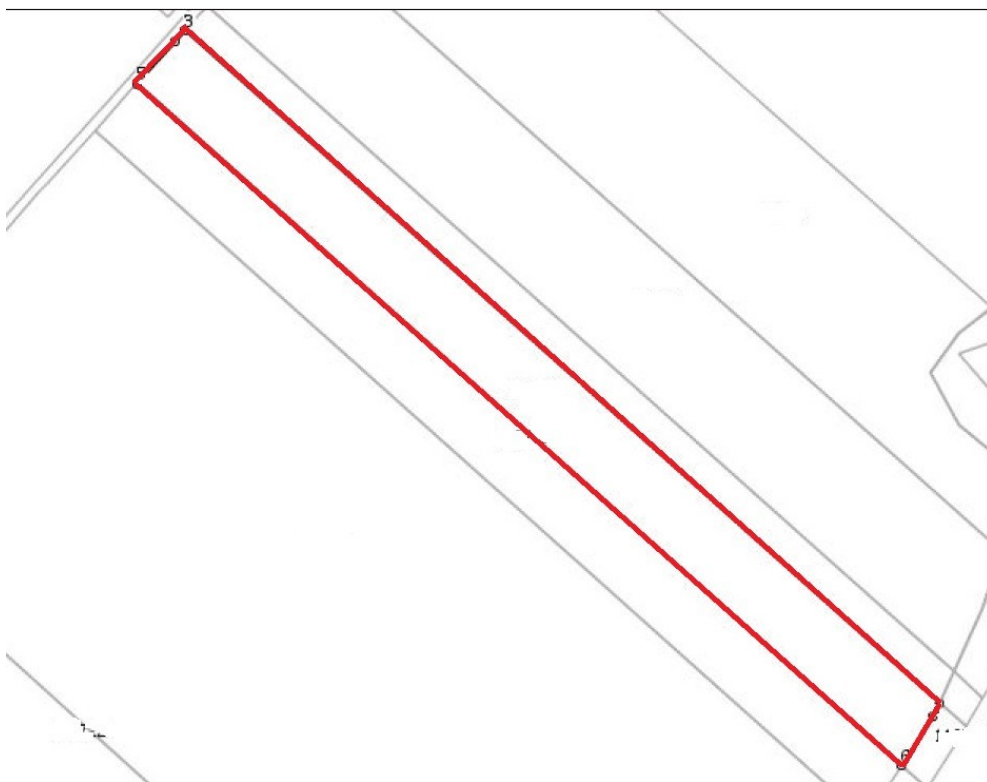

Snagov

Land for Sale

**CHARACTERISTICS**

- ▶ **AREA:** Snagov
- ▶ **Usable surface:** 10535 sqm
- ▶ **End-use:** Agricol

**DESCRIPTION**

Farmland offered for sale situated in Snagov, close to A3.

40 EUR sqm

0.02 ETHEREUM sqm