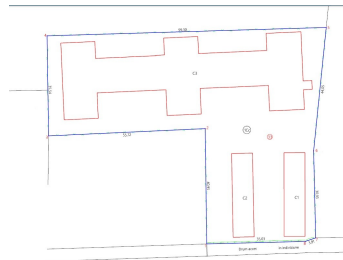

Brazi

Land for Sale

CARACTERISTICS

- ▶ **AREA:** Brazi
- ▶ **Usable surface:** 7444 sqm
- ▶ **End-use:** Industrial

DESCRIPTION

The land plot offered for sale is situated in the industrial area of Brazi, Prahova county. The land is divided in 2 plots, one of 5.162 sqm and the other one of 2.282 sqm. On the mentioned surfaces there are some buildings which can be demolished.