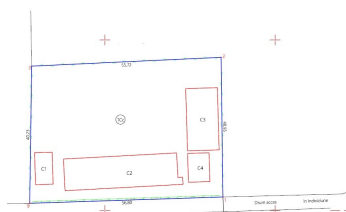

Brazi

Land for Sale

CARACTERISTICS

- **AREA:** Brazi
- **Usable surface:** 7444 sqm
- **End-use:** Industrial

DESCRIPTION

The land plot offered for sale is situated in the industrial area of Brazi, Prahova county. The land is divided in 2 plots, one of 5.162 sqm and the other one of 2.282 sqm. On the mentioned surfaces there are some buildings which can be demolished.

37 EUR sqm + VAT

0.01 ETHEREUM sqm + VAT