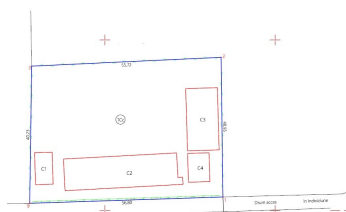

### CARACTERISTICS

- ▶ **AREA:** Brazi
- ▶ **Usable surface:** 7444 sqm
- ▶ **End-use:** Industrial

### DESCRIPTION

The land plot offered for sale is situated in the industrial area of Brazi, Prahova county. The land is divided in 2 plots, one of 5.162 sqm and the other one of 2.282 sqm. On the mentioned surfaces there are some buildings which can be demolished.