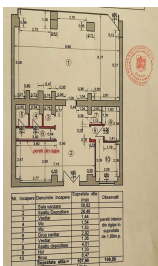

Calea Mosilor

Commercial Spaces for Rent

**CHARACTERISTICS**

- ▶ **AREA:** Calea Mosilor
- ▶ **Usable surface:** 127 sqm
- ▶ **Showcase:** 9.6

**FINISHES/EQUIPMENT**

- ▶ **Others:** AC

**DESCRIPTION**

Commercial space for sale situated on Calea Mosilor, close to the crossroad with Mihai Eminescu street and Carol Boulevard.

The commercial space is situated on the ground floor having a shopping window of 9,6 m.

Facilities:

- arranged.
- Available immediately.

3,500 EUR

0.06 BITCOIN

1.12 ETHEREUM