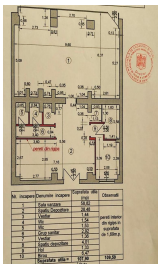

Calea Mosilor

Commercial Spaces for Rent

**CHARACTERISTICS**

- ▶ **AREA:** Calea Mosilor
- ▶ **Usable surface:** 127 sqm
- ▶ **Showcase:** 9.6

**FINISHES/EQUIPMENT**

- ▶ **Others:** AC

**DESCRIPTION**

Commercial space for sale situated on Calea Mosilor, close to the crossroad with Mihai Eminescu street and Carol Boulevard.

The commercial space is situated on the ground floor having a shopping window of 9,6 m.

Facilities:

- arranged.
- Available immediately.

3,500 EUR

0.04 BITCOIN

1.77 ETHEREUM