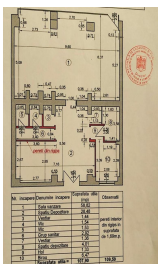

Calea Mosilor

Commercial Spaces for Rent

CHARACTERISTICS

- ▶ **AREA:** Calea Mosilor
- ▶ **Usable surface:** 127 sqm
- ▶ **Showcase:** 9.6

FINISHES/EQUIPMENT

- ▶ **Others:** AC

DESCRIPTION

Commercial space for sale situated on Calea Mosilor, close to the crossroad with Mihai Eminescu street and Carol Boulevard.

The commercial space is situated on the ground floor having a shopping window of 9,6 m.

Facilities:

- arranged.
- Available immediately.

3,500 EUR

0.04 BITCOIN

1.09 ETHEREUM