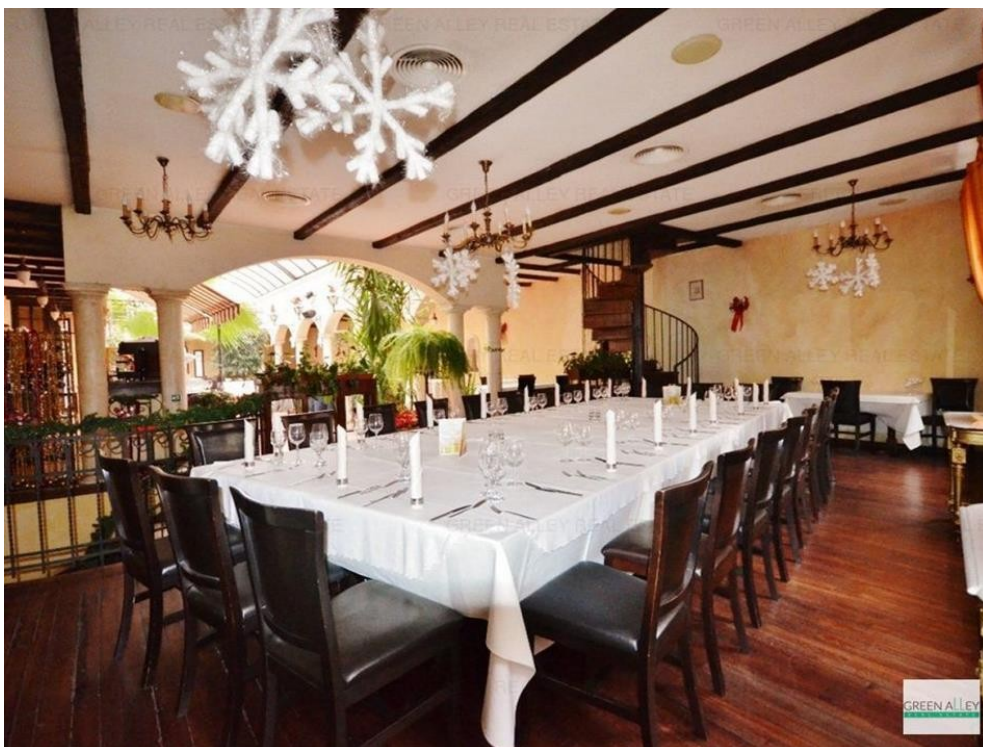

Romana Square

Commercial Spaces

CARACTERISTICS

- **AREA:** Romana Square
- **Usable surface:** 432 sqm
- **Built surface:** 576 sqm
- **Land Surface:** 315.36 sqm
- **Construction year:** 2003
- **Maximum height:** P+1+M

FINISHES/EQUIPMENT

- **Others:** Video Surveillance , AC, Heating System, Internet and Voice Connection , Parquet, Sandstone, Faience, Insulated Windows

DESCRIPTION

Building situated in Romana Square in the heart of the city.

Facilities:

- in space, is functional a cozy restaurant with interior terrace;
- equipped for restaurant;
- they sell both building and equipment and furniture;
- parking places next to the location;

1,000,000 EUR

9.88 BITCOIN

318.46 ETHEREUM