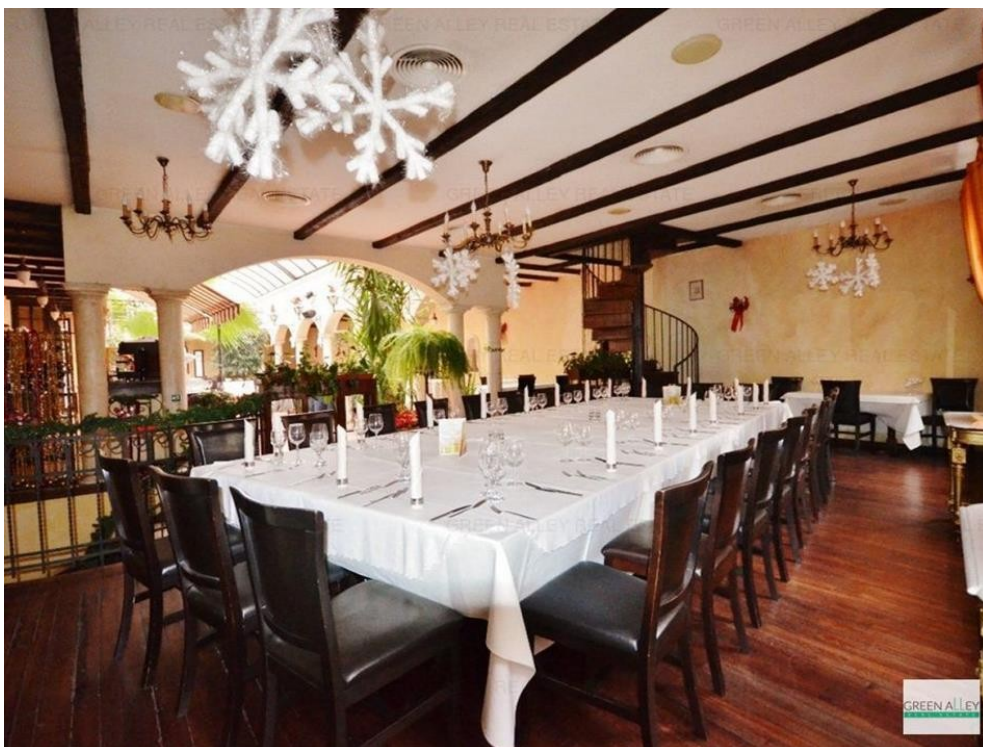

Romana Square

Commercial Spaces

CARACTERISTICS

- ▶ **AREA:** Romana Square
- ▶ **Usable surface:** 432 sqm
- ▶ **Built surface:** 576 sqm
- ▶ **Land Surface:** 315.36 sqm
- ▶ **Construction year:** 2003
- ▶ **Maximum height:** P+1+M

Facilities:

- in space, is functional a cozy restaurant with interior terrace;
- equipped for restaurant;
- they sell both building and equipment and furniture;
- parking places next to the location;

1,000,000 EUR