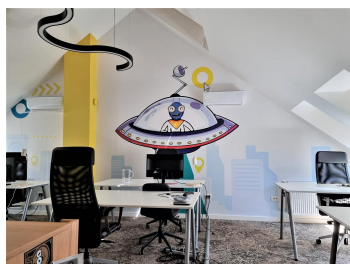

Turda

Offices for Sale

CARACTERISTICS

- **AREA:** Turda
- **Usable surface:** 310 sqm
- **Built surface:** 390 sqm
- **Land Surface:** 108 sqm
- **Maximum height:** D+P+1E+M

FINISHES/EQUIPMENT

- **Others:** AC, Insulated Windows , Faience, Sandstone

DESCRIPTION

The office building offered for sale is situated at only 10 minutes distance from Victoriei Square with easy access to all means of transportation.

Facilities:

- PC and phone wiring and plugs;
- good quality of materials;
- own central heating;
- air conditioning;
- toilets on each level;
- parking for 2 cars in front of the building;
- open space;
- rented

1,100,000 EUR

11.94 BITCOIN

412.52 ETHEREUM