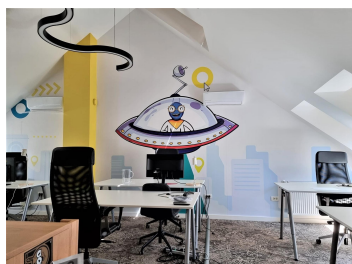

Turda

Offices for Sale

CARACTERISTICS

- **AREA:** Turda
- **Usable surface:** 310 sqm
- **Built surface:** 390 sqm
- **Land Surface:** 108 sqm
- **Maximum height:** D+P+1E+M

FINISHES/EQUIPMENT

- **Others:** AC, Insulated Windows , Faience, Sandstone

DESCRIPTION

The office building offered for sale is situated at only 10 minutes distance from Victoriei Square with easy access to all means of transportation.

Facilities:

- PC and phone wiring and plugs;
- good quality of materials;
- own central heating;
- air conditioning;
- toilets on each level;
- parking for 2 cars in front of the building;
- open space;
- rented

1,100,000 EUR

15 BITCOIN

695.59 ETHEREUM