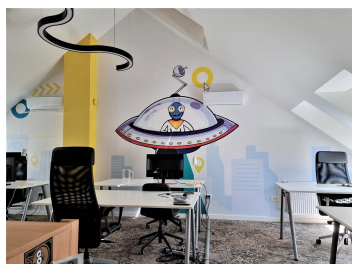

Turda

Offices for Sale

CARACTERISTICS

- **AREA:** Turda
- **Usable surface:** 310 sqm
- **Built surface:** 390 sqm
- **Land Surface:** 108 sqm
- **Maximum height:** D+P+1E+M

FINISHES/EQUIPMENT

- **Others:** AC, Insulated Windows , Faience, Sandstone

DESCRIPTION

The office building offered for sale is situated at only 10 minutes distance from Victoriei Square with easy access to all means of transportation.

Facilities:

- PC and phone wiring and plugs;
- good quality of materials;
- own central heating;
- air conditioning;
- toilets on each level;
- parking for 2 cars in front of the building;
- open space;
- rented

1,100,000 EUR

19.40 BITCOIN

351.17 ETHEREUM