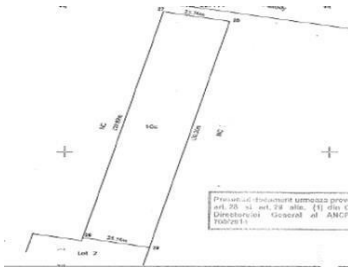

Theodor Pallady

Land for Sale

CHARACTERISTICS

- **AREA:** Theodor Pallady
- **Usable surface:** 3348 sqm
- **Land Surface:** 3348 sqm
- **POT:** 60%
- **CUT:** 2.5
- **End-use:** Constructii Retail
- **Opening:** 25.76
- **No. of openings:** 1

1,100,000 EUR + VAT

11.90 BITCOIN + VAT

415.31 ETHEREUM + VAT