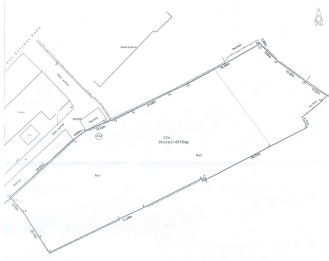

Stirbei Voda

Land for Sale

**CARACTERISTICS**

- ▶ **AREA:** Stirbei Voda
- ▶ **Usable surface:** 4856 sqm
- ▶ **Land Surface:** 4856 sqm
- ▶ **POT:** 70
- ▶ **CUT:** 3
- ▶ **End-use:** Rezidential

**DESCRIPTION**

Land plot offered for sale situated in Stirbei Voda area, very close to Operei Park and Law University.

Land plot: 4856 sqm

Utilities: all utilities

Street frontage: large

POT 70%

CUT 3

According PUG in the area CA2