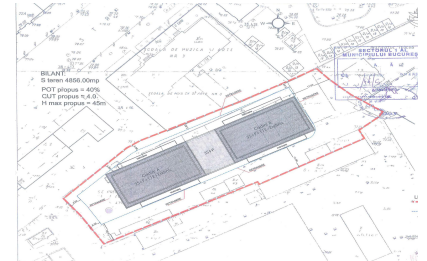

Stirbei Voda

Land for Sale

**CARACTERISTICS**

- ▶ **AREA:** Stirbei Voda
- ▶ **Usable surface:** 4856 sqm
- ▶ **Land Surface:** 4856 sqm
- ▶ **POT:** 70
- ▶ **CUT:** 3
- ▶ **End-use:** Rezidential

**DESCRIPTION**

Land plot offered for sale situated in Stirbei Voda area, very close to Operei Park and Law University.

Land plot: 4856 sqm

Utilities: all utilities

Street frontage: large

POT 70%

CUT 3

According PUG in the area CA2