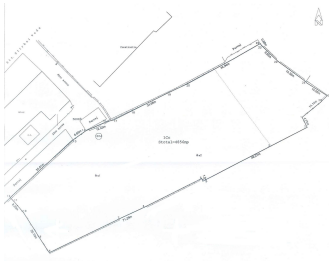

Stirbei Voda

Land for Sale

CARACTERISTICS

- ▶ **AREA:** Stirbei Voda
- ▶ **Usable surface:** 4856 sqm
- ▶ **Land Surface:** 4856 sqm
- ▶ **POT:** 70
- ▶ **CUT:** 3
- ▶ **End-use:** Rezidential

DESCRIPTION

Land plot offered for sale situated in Stirbei Voda area, very close to Operei Park and Law University.

Land plot: 4856 sqm

Utilities: all utilities

Street frontage: large

POT 70%

CUT 3

According PUG in the area CA2