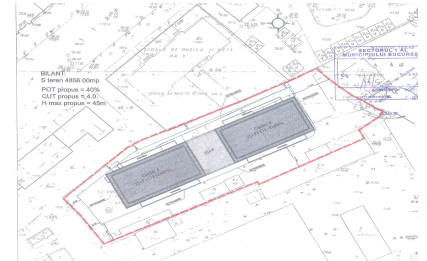

Stirbei Voda

Land for Sale

CARACTERISTICS

- ▶ **AREA:** Stirbei Voda
- ▶ **Usable surface:** 4856 sqm
- ▶ **Land Surface:** 4856 sqm
- ▶ **POT:** 70
- ▶ **CUT:** 3
- ▶ **End-use:** Rezidential

DESCRIPTION

Land plot offered for sale situated in Stirbei Voda area, very close to Operei Park and Law University.

Land plot: 4856 sqm

Utilities: all utilities

Street frontage: large

POT 70%

CUT 3

According PUG in the area CA2