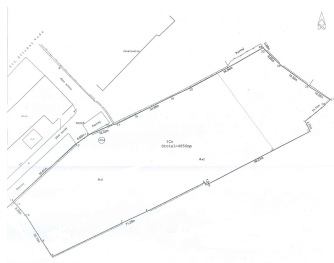

### CARACTERISTICS

- ▶ **AREA:** Stirbei Voda
- ▶ **Usable surface:** 4856 sqm
- ▶ **Land Surface:** 4856 sqm
- ▶ **POT:** 70
- ▶ **CUT:** 3
- ▶ **End-use:** Rezidential

### DESCRIPTION

Land plot offered for sale situated in Stirbei Voda area, very close to Operei Park and Law University.

Land plot: 4856 sqm

Utilities: all utilities

Street frontage: large

POT 70%

CUT 3

According PUG in the area CA2