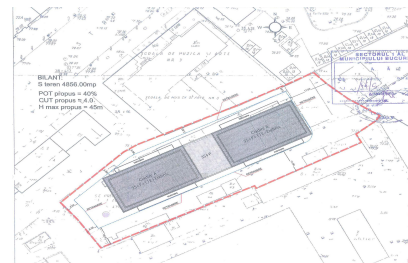

### CARACTERISTICS

- ▶ **AREA:** Stirbei Voda
- ▶ **Usable surface:** 4856 sqm
- ▶ **Land Surface:** 4856 sqm
- ▶ **POT:** 70
- ▶ **CUT:** 3
- ▶ **End-use:** Rezidential

### DESCRIPTION

Land plot offered for sale situated in Stirbei Voda area, very close to Operei Park and Law University.

Land plot: 4856 sqm

Utilities: all utilities

Street frontage: large

POT 70%

CUT 3

According PUG in the area CA2