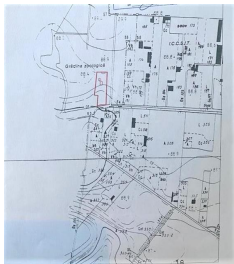

Iancu Nicolae

Land for Sale

CARACTERISTICS

- ▶ **AREA:** Iancu Nicolae
- ▶ **Land Surface:** 4347 sqm
- ▶ **End-use:** Rezidential

2,990,000 EUR

32.39 BITCOIN

1,142.56 ETHEREUM