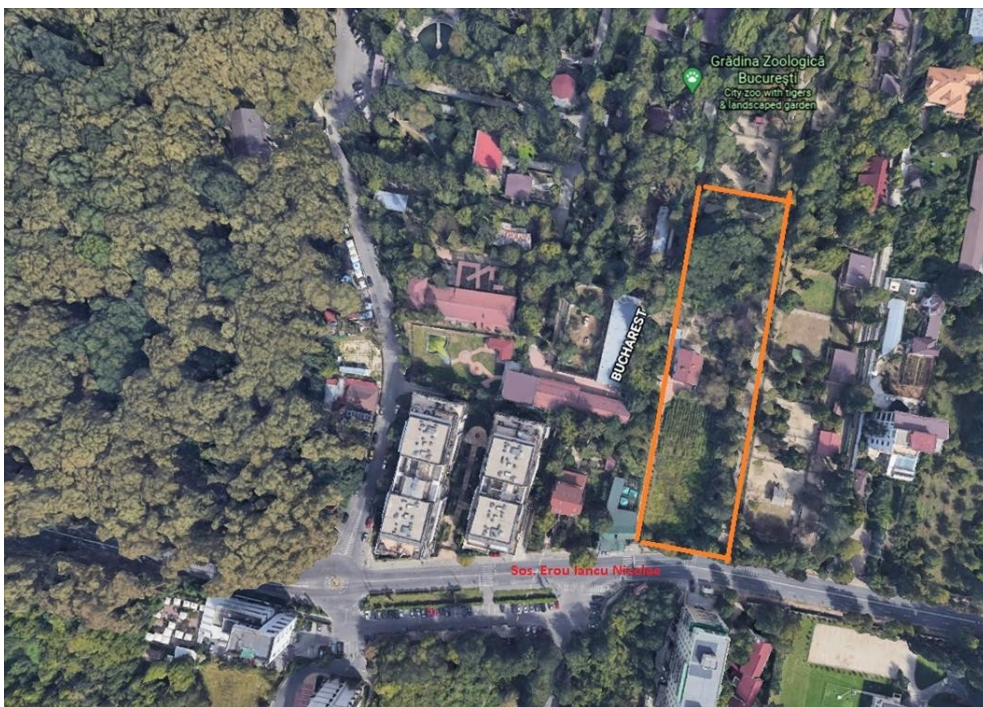

Iancu Nicolae

Land for Sale

CARACTERISTICS

- ▶ **AREA:** Iancu Nicolae
- ▶ **Land Surface:** 4347 sqm
- ▶ **End-use:** Rezidential

2,990,000 EUR

30.38 BITCOIN

956.50 ETHEREUM