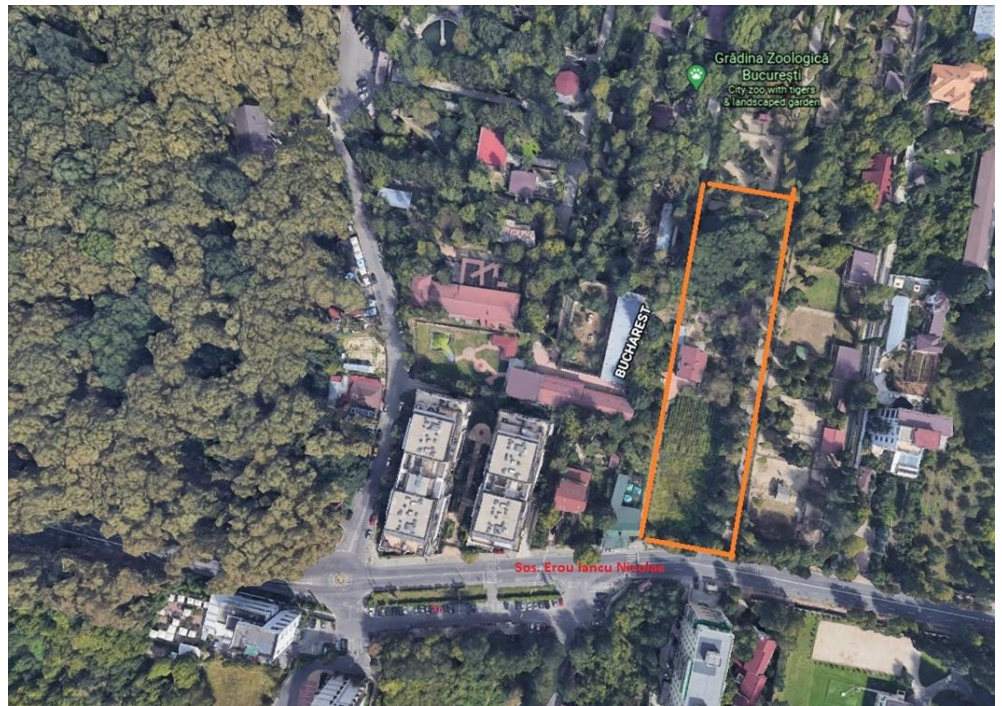

Iancu Nicolae

Land for Sale

CARACTERISTICS

- ▶ **AREA:** Iancu Nicolae
- ▶ **Land Surface:** 4347 sqm
- ▶ **End-use:** Rezidential

2,990,000 EUR

32.39 BITCOIN

1,142.56 ETHEREUM