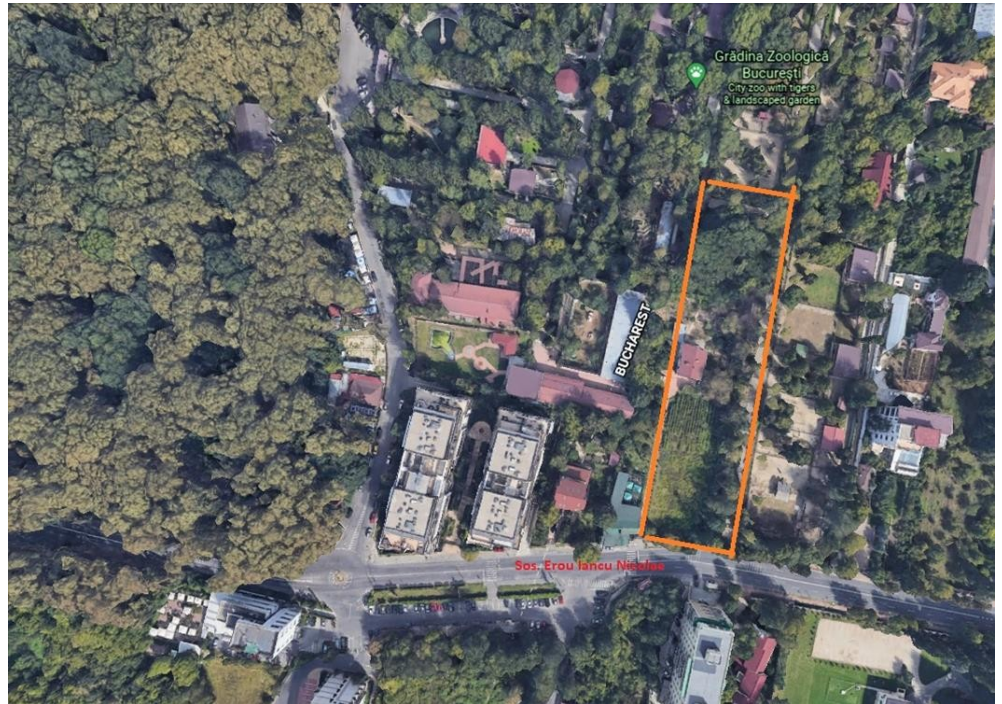

Iancu Nicolae

Land for Sale

CARACTERISTICS

- ▶ **AREA:** Iancu Nicolae
- ▶ **Land Surface:** 4347 sqm
- ▶ **End-use:** Rezidential

2,990,000 EUR

52.73 BITCOIN

954.55 ETHEREUM