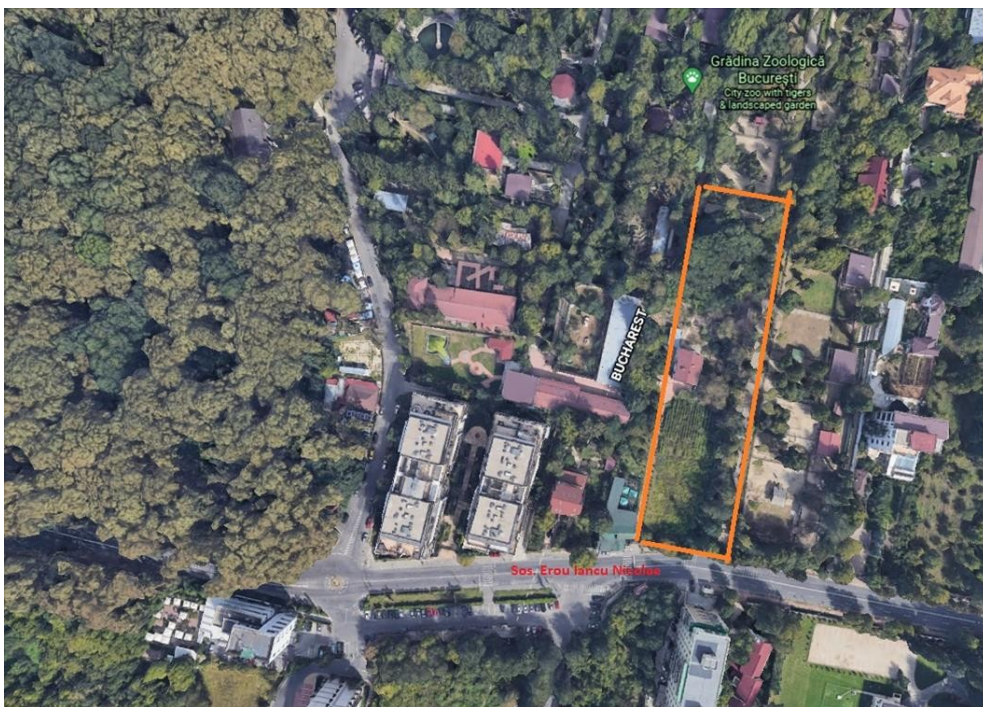

Iancu Nicolae

Land for Sale

CARACTERISTICS

- ▶ **AREA:** Iancu Nicolae
- ▶ **Land Surface:** 4347 sqm
- ▶ **End-use:** Rezidential

2,990,000 EUR

31.88 BITCOIN

913.77 ETHEREUM