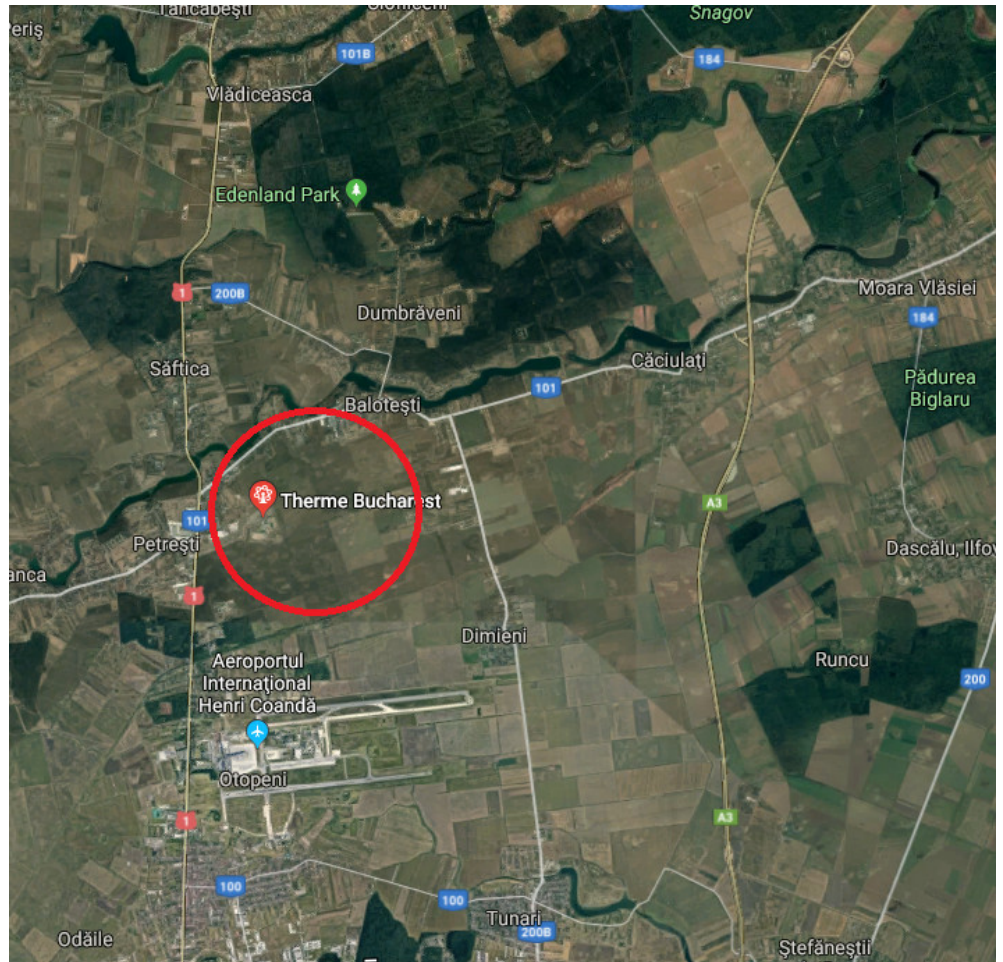

Balotesti

Land for Sale

CARACTERISTICS

- ▶ **AREA:** Balotesti
- ▶ **Land Surface:** 13.500 sqm
- ▶ **POT:** 30%
- ▶ **CUT:** 0.9
- ▶ **End-use:** Rezidential
- ▶ **Opening:** 56

DESCRIPTION

Land for sale located in Balotesti area, in the vicinity of Therme SPA, at less than 10 km from Bucharest and 5 km from Henri Coandă International Airport.
The land has access from DN1 on a 9 m wide road.
Residential area according PUG
Maximum: 10 m