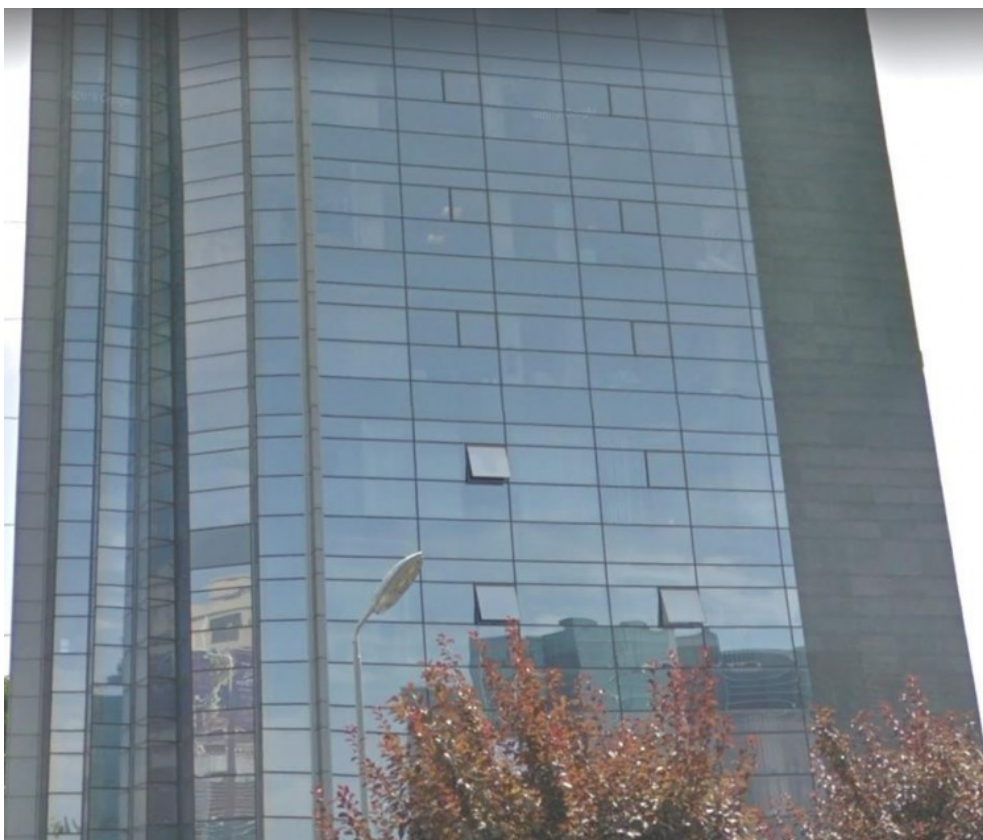

Baneasa

Offices for Sale

CARACTERISTICS

- ▶ **AREA:** Baneasa
- ▶ **Usable surface:** 2500 sqm
- ▶ **Built surface:** 2890 sqm
- ▶ **Land Surface:** 1350 sqm
- ▶ **Parking places:** 32
- ▶ **Construction year:** 2008
- ▶ **Maximum height:** D+P+7E

FINISHES/EQUIPMENT

- ▶ **Others:** Video Surveillance , Fire Protection, AC, Elevator

DESCRIPTION

Office building for sale located in Baneasa, Bucharest, benefiting from easy access to all directions of the city.