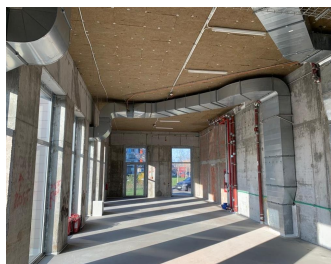

Mihai Bravu

Commercial Spaces for Rent

CARACTERISTICS

- ▶ **AREA:** Mihai Bravu
- ▶ **Usable surface:** 532.15 sqm
- ▶ **No. of Bathrooms:** 1
- ▶ **Floor:** D+P
- ▶ **Showcase:** 7

DESCRIPTION

Commercial space for rent situated at the ground floor of a residential building in south side of Bucharest. The space is situated at the ground floor with a shopping window of 7m.

Facilities:

- 2 entrances in front of the space + 1 door for suppliers
- all utilities
- the space could be used for retail or as office.

Available immediately.

10 EUR sqm + VAT