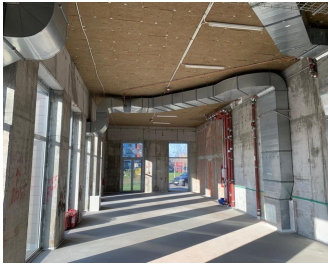

Mihai Bravu

Commercial Spaces for Rent

**CHARACTERISTICS**

- ▶ **AREA:** Mihai Bravu
- ▶ **Usable surface:** 532.15 sqm
- ▶ **No. of Bathrooms:** 1
- ▶ **Floor:** D+P
- ▶ **Showcase:** 7

**DESCRIPTION**

Commercial space for rent situated at the ground floor of a residential building in south side of Bucharest. The space is situated at the ground floor with a shopping window of 7m.

Facilities:

- 2 entrances in front of the space + 1 door for suppliers
- all utilities
- the space could be used for retail or as office.

Available immediately.

10 EUR sqm + VAT

0.01 ETHEREUM sqm + VAT