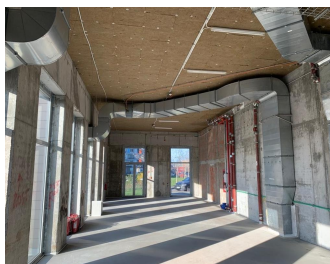

### DESCRIPTION

Commercial space for rent situated at the ground floor of a residential building in south side of Bucharest. The space is situated at the ground floor with a shopping window of 7m.

Facilities:

- 2 entrances in front of the space + 1 door for suppliers
- all utilities
- the space could be used for retail or as office.

Available immediately.

**10 EUR sqm + VAT**