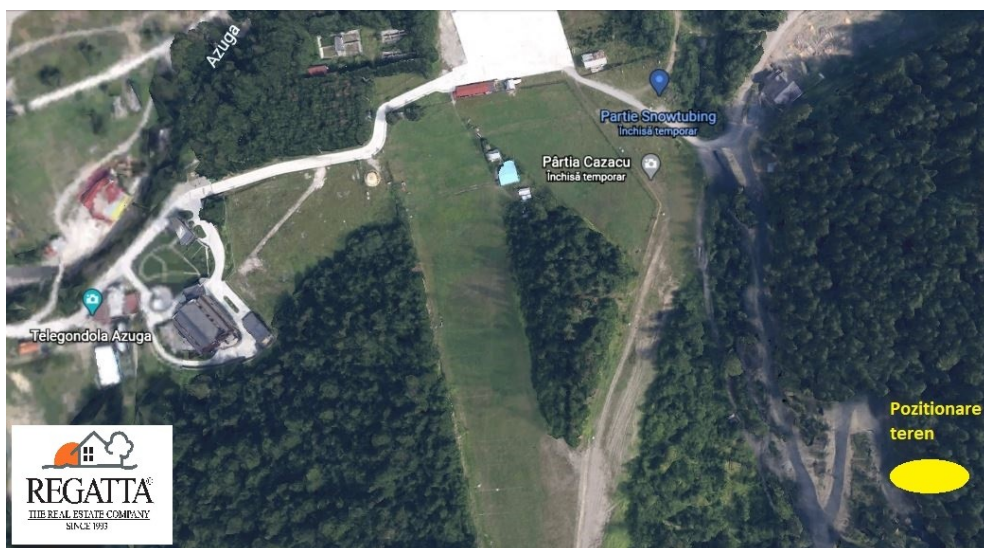

Brasov

Land for Sale

CARACTERISTICS

- **AREA:** Brasov
- **Usable surface:** 12000 sqm
- **End-use:** Padure

DESCRIPTION

Forest land plot for sale situated in Azuga, Prahova county.
The surface is 12.000 sqm

12.50 EUR sqm