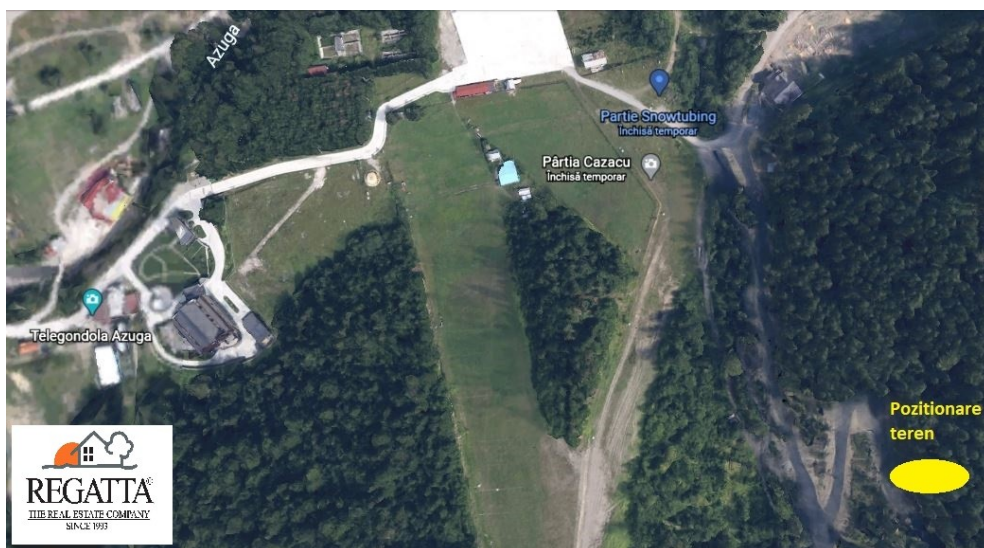

Brasov

Land for Sale

CARACTERISTICS

- ▶ **AREA:** Brasov
- ▶ **Usable surface:** 12000 sqm
- ▶ **End-use:** Padure

DESCRIPTION

Forest land plot for sale situated in Azuga, Prahova county.
The surface is 12.000 sqm