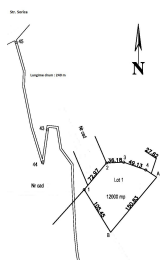

Brasov

Land for Sale

CARACTERISTICS

- ▶ **AREA:** Brasov
- ▶ **Usable surface:** 12000 sqm
- ▶ **End-use:** Padure

DESCRIPTION

Forest land plot for sale situated in Azuga, Prahova county.
The surface is 12.000 sqm