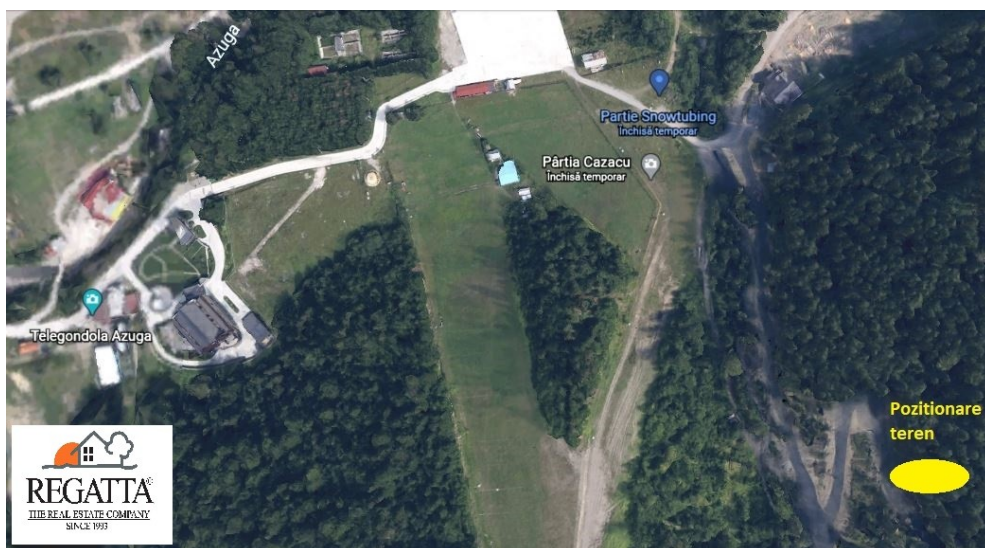

Brasov

Land for Sale

CARACTERISTICS

- ▶ **AREA:** Brasov
- ▶ **Usable surface:** 12000 sqm
- ▶ **End-use:** Padure

DESCRIPTION

Forest land plot for sale situated in Azuga, Prahova county.
The surface is 12.000 sqm