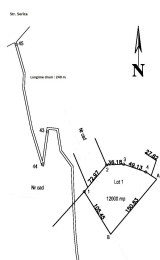

### CARACTERISTICS

- ▶ **AREA:** Brasov
- ▶ **Usable surface:** 12000 sqm
- ▶ **End-use:** Padure

### DESCRIPTION

Forest land plot for sale situated in Azuga, Prahova county.  
The surface is 12.000 sqm

12.50 EUR sqm