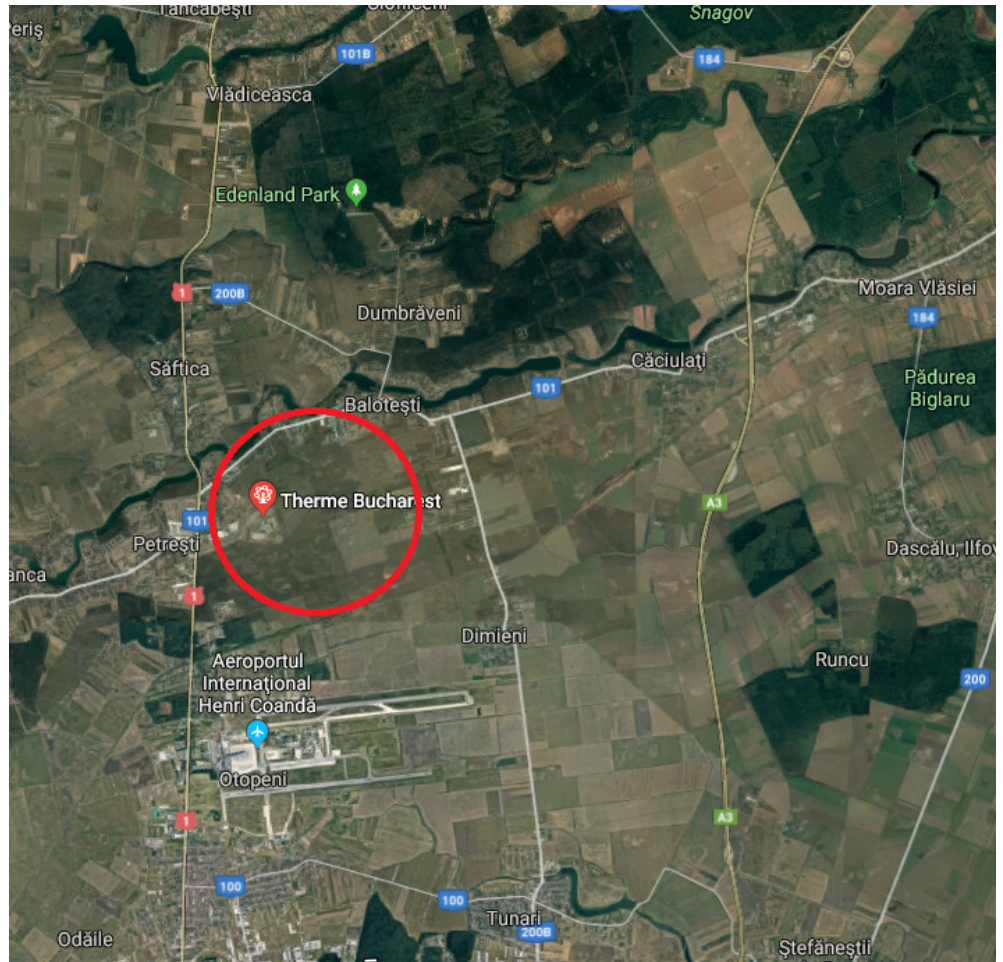

Balotesti

Land for Sale

CARACTERISTICS

- ▶ **AREA:** Balotesti
- ▶ **Usable surface:** 57000 sqm
- ▶ **End-use:** Rezidential

DESCRIPTION

Land for sale located in Balotesti area, in the vicinity of Terme SPA, at less than 10 km from Bucharest and 5 km from Henri Coandă International Airport.
The land has access from DN1 on a 9 m wide road.
PUZ under going for a mixed destination.