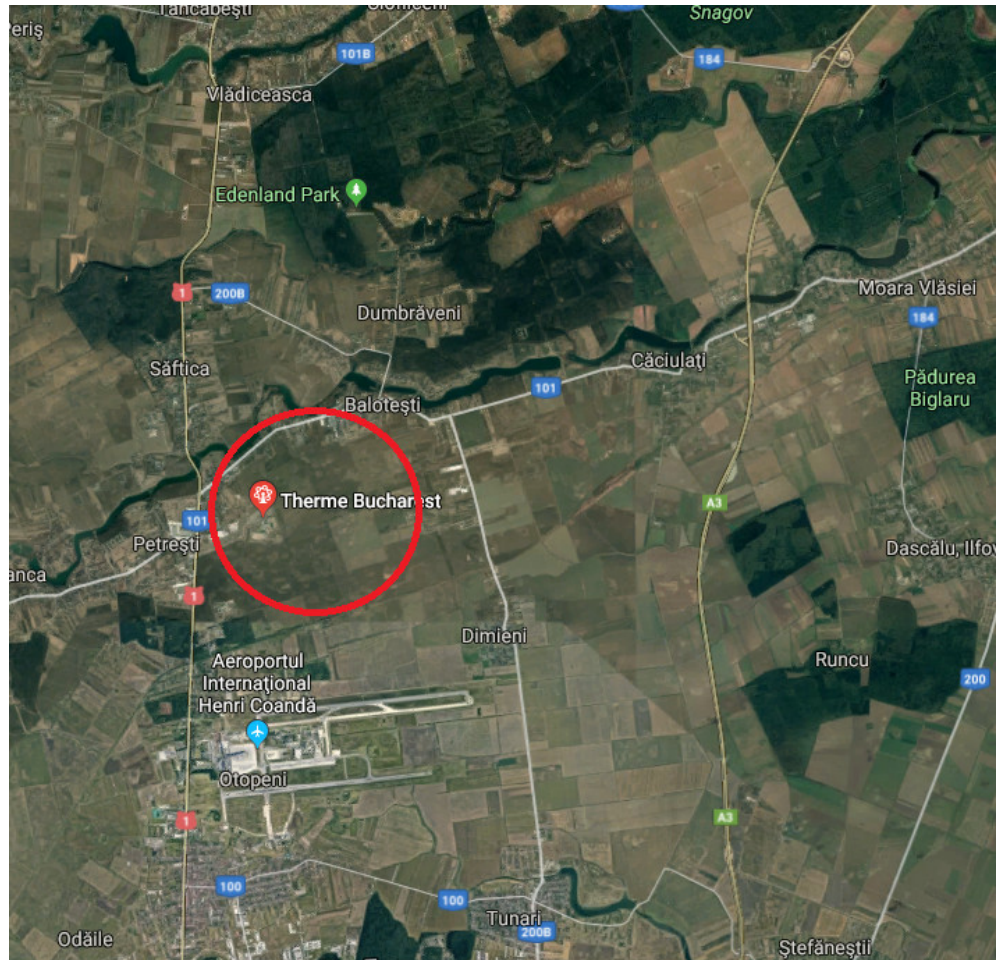

Balotesti

Land for Sale

CARACTERISTICS

- ▶ **AREA:** Balotesti
- ▶ **Usable surface:** 57000 sqm
- ▶ **End-use:** Rezidential

DESCRIPTION

Land for sale located in Balotesti area, in the vicinity of Terme SPA, at less than 10 km from Bucharest and 5 km from Henri Coandă International Airport.
The land has access from DN1 on a 9 m wide road.
PUZ under going for a mixed destination.