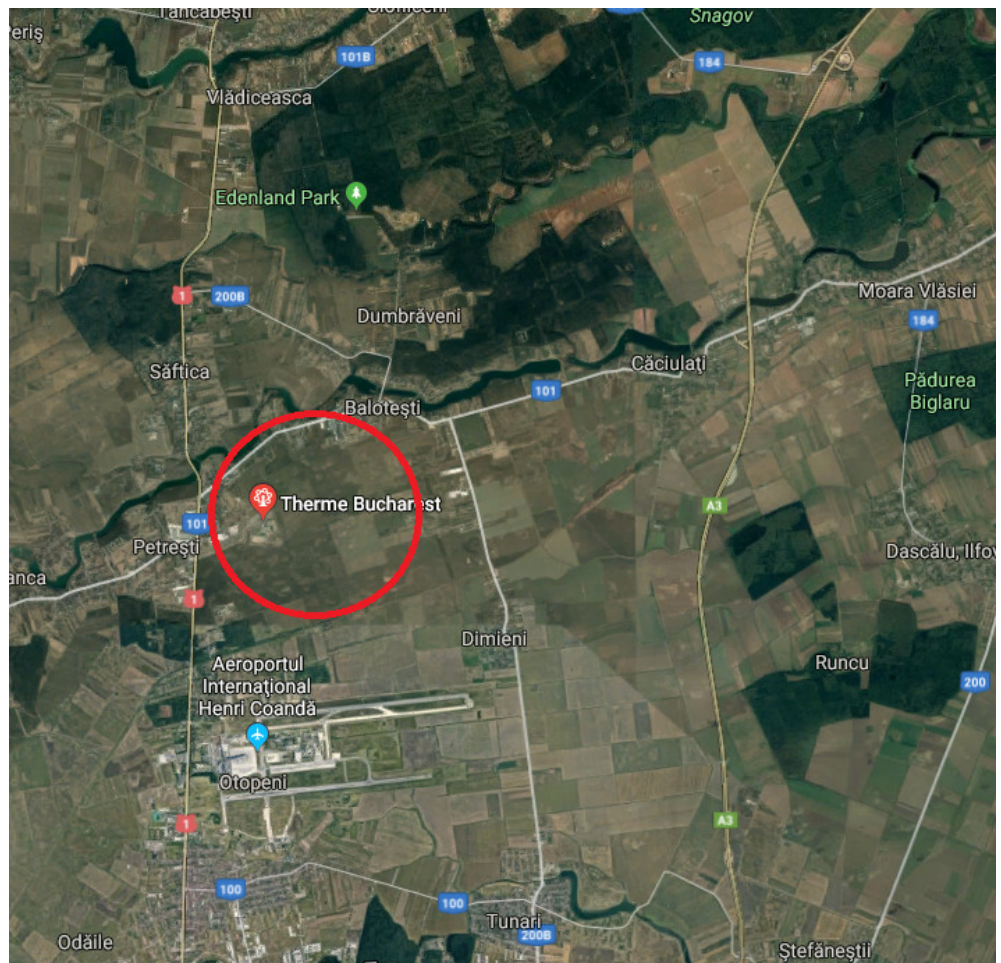

Balotesti

Land for Sale

CARACTERISTICS

- ▶ **AREA:** Balotesti
- ▶ **Usable surface:** 57000 sqm
- ▶ **End-use:** Rezidential

DESCRIPTION

Land for sale located in Balotesti area, in the vicinity of Terme SPA, at less than 10 km from Bucharest and 5 km from Henri Coandă International Airport.

The land has access from DN1 on a 9 m wide road.

PUZ under going for a mixed destination.