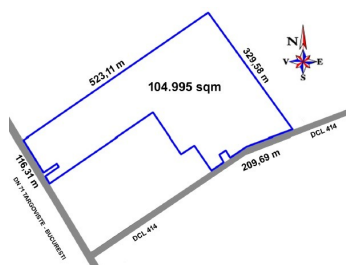

Ulmi

Land for Sale

CARACTERISTICS

- ▶ **AREA:** Ulmi
- ▶ **Usable surface:** 104995 sqm
- ▶ **Built surface:** 51579 sqm
- ▶ **Land Surface:** 104995 sqm
- ▶ **POT:** 49.12
- ▶ **End-use:** Industrial
- ▶ **No. of openings:** 2