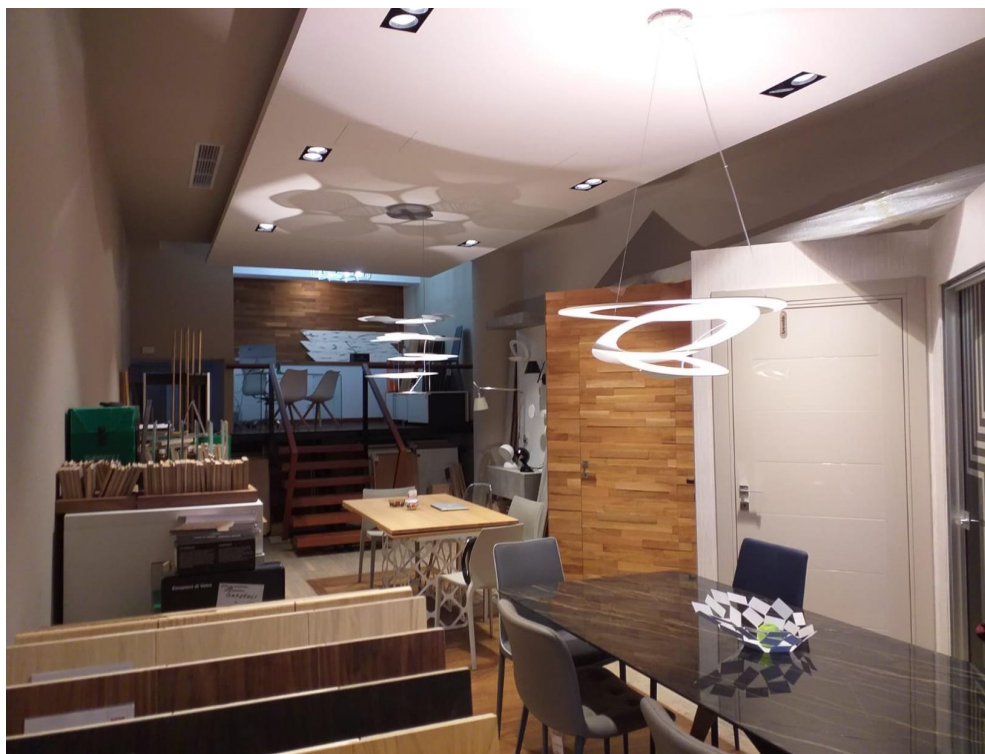

Calea Grivitei

Commercial Spaces

CARACTERISTICS

- ▶ **AREA:** Calea Grivitei
- ▶ **Usable surface:** 145 sqm
- ▶ **Showcase:** 8

DESCRIPTION

Commercial space for sale situated on Calea Grivitei, benefiting of a great pedestrian and car traffic and of 2 access doors front one and rear one for suppliers.
The space is perfectly arranged with great quality of materials.