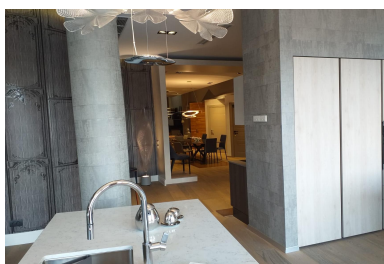

Calea Grivitei

Commercial Spaces

CARACTERISTICS

- ▶ **AREA:** Calea Grivitei
- ▶ **Usable surface:** 145 sqm
- ▶ **Showcase:** 8

DESCRIPTION

Commercial space for sale situated on Calea Grivitei, benefiting of a great pedestrian and car traffic and of 2 access doors front one and rear one for suppliers.
The space is perfectly arranged with great quality of materials.