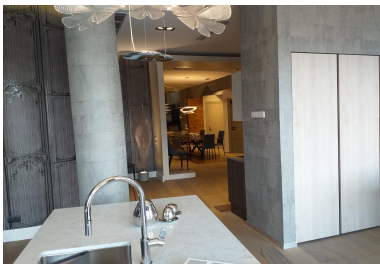

Calea Grivitei

Commercial Spaces

CARACTERISTICS

- ▶ **AREA:** Calea Grivitei
- ▶ **Usable surface:** 145 sqm
- ▶ **Showcase:** 8

DESCRIPTION

Commercial space for sale situated on Calea Grivitei, benefiting of a great pedestrian and car traffic and of 2 access doors front one and rear one for suppliers.
The space is perfectly arranged with great quality of materials.