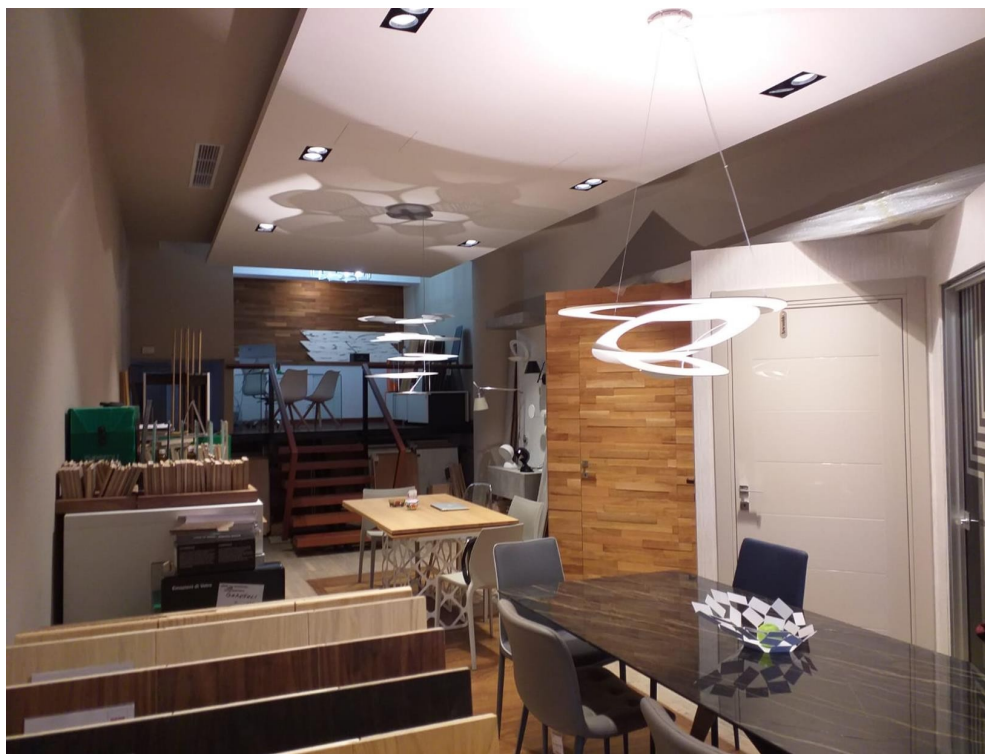

### CARACTERISTICS

- ▶ **AREA:** Calea Grivitei
- ▶ **Usable surface:** 145 sqm
- ▶ **Showcase:** 8

### DESCRIPTION

Commercial space for sale situated on Calea Grivitei, benefiting of a great pedestrian and car traffic and of 2 access doors front one and rear one for suppliers.  
The space is perfectly arranged with great quality of materials.