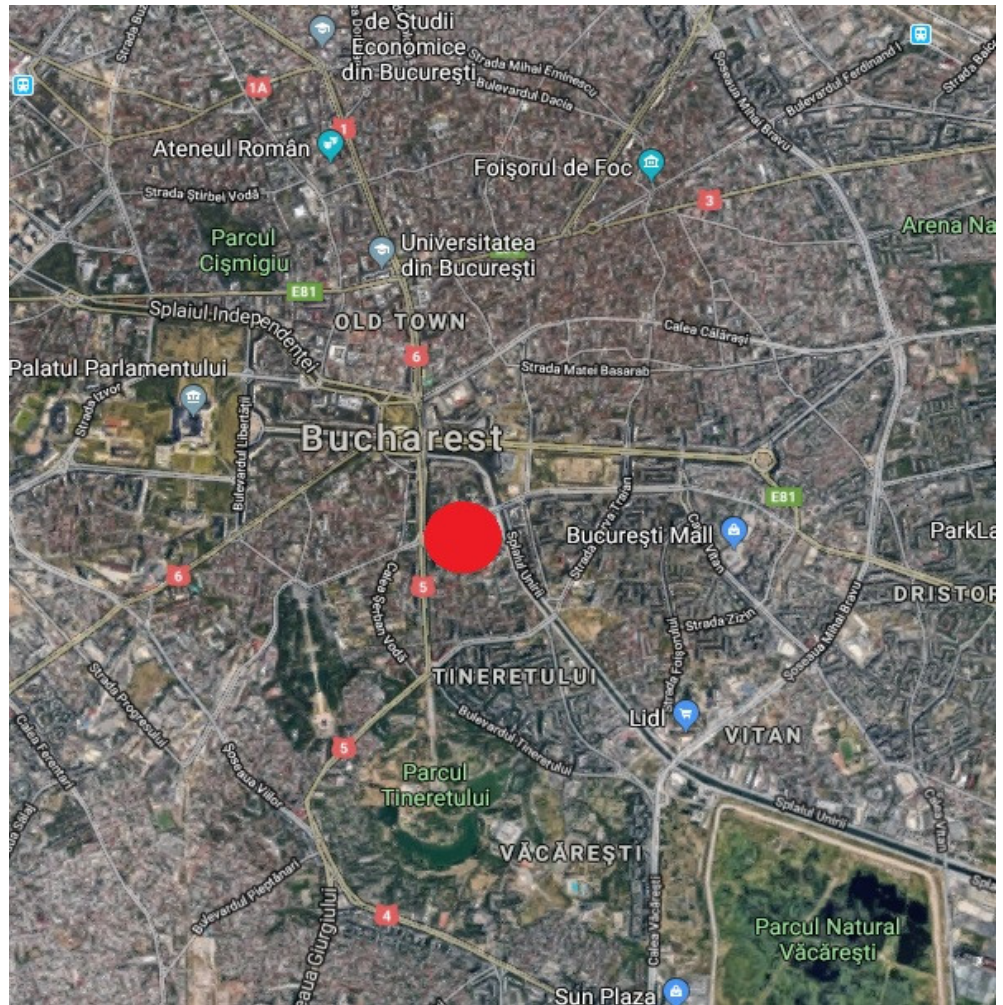

## CARACTERISTICS

► **AREA:** Unirii

## DESCRIPTION

The land is located near Unirii Square and Carol Park.  
Possibility to build 35,000 sqm above ground.

The land has all utilities.