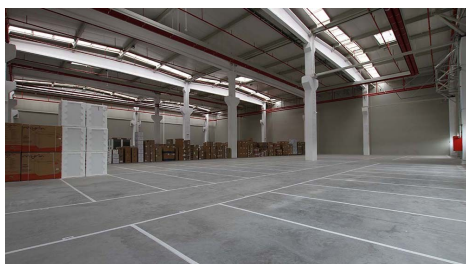

### DESCRIPTION

The industrial spaces offered for rent are situated in a premium industrial location in Craiova, offering easy access to Bucuresti - Pitesti highway, to Craiova International Airport and to city center.

The industrial space has a surface of 52,850 sqm.

**The spaces available for rent, in this moment, are the following:**

**Warehouse/ storage area: 7,420 sqm (4,188 sqm + 3,232 sqm)**

Standard amenities:

- 8 m usable height
- industrial floor;
- automatic industrial doors;
- offices from sandwich panels
- sanitary facilities;
- gas radiant tube heaters for warehouse;
- gas central heating for offices;
- water supply and sanitation;
- separately metered utilities;
- outdoor video surveillance;
- permit from the Fire Department for the activity in the warehouse
- interior and exterior hydrants;
- parking;