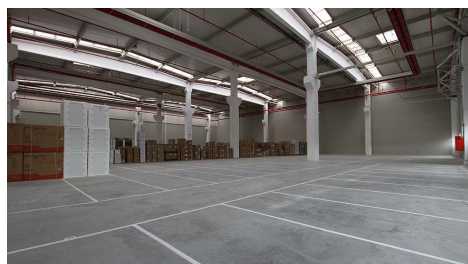

Craiova

Industrial Spaces for Rent

CARACTERISTICS

- ▶ **AREA:** Craiova
- ▶ **Usable surface:** 52850 sqm
- ▶ **Land Surface:** 130000 sqm

DESCRIPTION

The industrial spaces offered for rent are situated in a premium industrial location in Craiova, offering easy access to Bucuresti - Pitesti highway, to Craiova International Airport and to city center.

The industrial space has a surface of 52,850 sqm.

The spaces available for rent, in this moment, are the following:

Warehouse/ storage area: 7,420 sqm (4,188 sqm + 3,232 sqm)

Standard amenities:

- 8 m usable height
- industrial floor;
- automatic industrial doors;
- offices from sandwich panels
- sanitary facilities;
- gas radiant tube heaters for warehouse;
- gas central heating for offices;
- water supply and sanitation;
- separately metered utilities;
- outdoor video surveillance;
- permit from the Fire Department for the activity in the warehouse
- interior and exterior hydrants;
- parking;