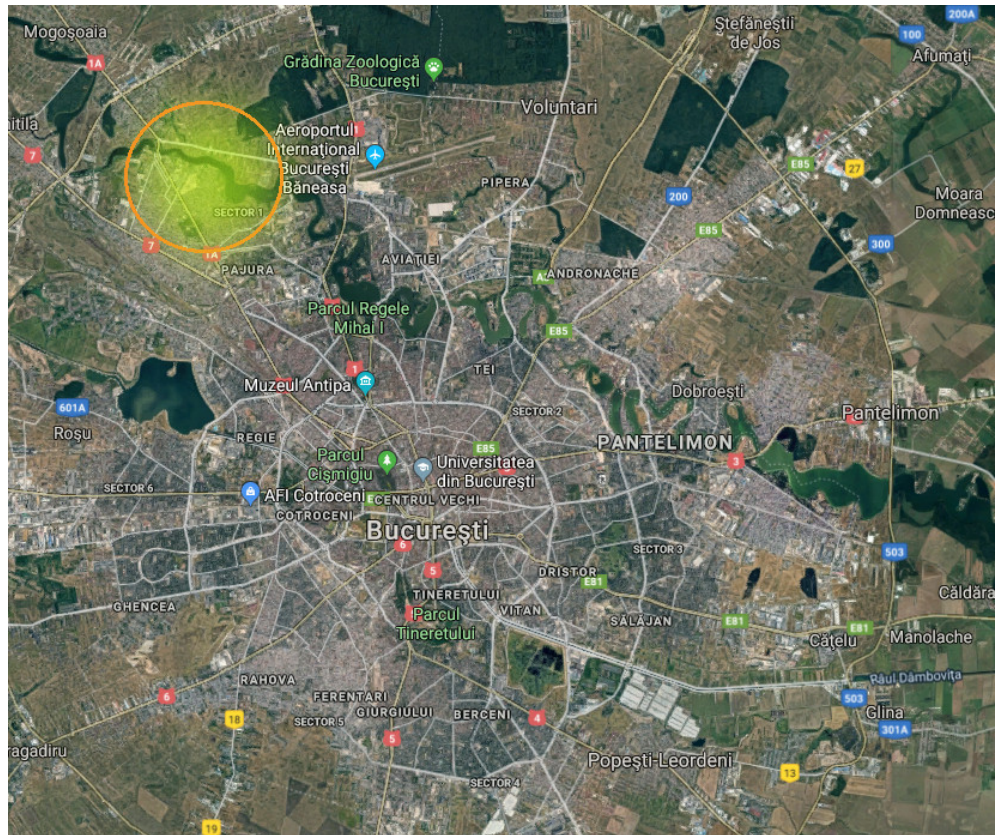

Baneasa-Sisesti

Land for Sale

**CARACTERISTICS**

- ▶ **AREA:** Baneasa-Sisesti
- ▶ **Usable surface:** 2375 sqm
- ▶ **POT:** 20%
- ▶ **CUT:** 0.7
- ▶ **End-use:** Rezidential

**DESCRIPTION**

Land for sale located in Baneasa-Sisesti area.  
The land has an area of 2375 sqm.

Urbanism parameters:

POT - 20%

CUT - 0.7

H max - 10 m

250 EUR sqm

0.08 ETHEREUM sqm