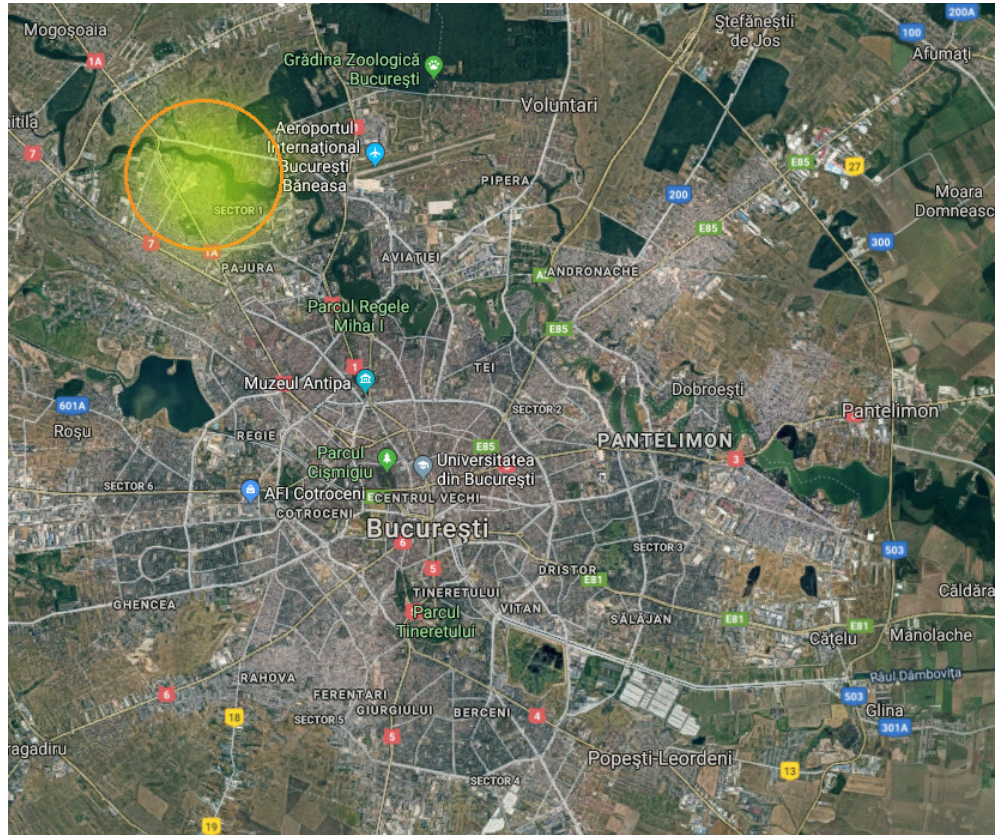

Baneasa-Sisesti

Land for Sale

CARACTERISTICS

- ▶ **AREA:** Baneasa-Sisesti
- ▶ **Usable surface:** 2375 sqm
- ▶ **POT:** 20%
- ▶ **CUT:** 0.7
- ▶ **End-use:** Rezidential

DESCRIPTION

Land for sale located in Baneasa-Sisesti area.
The land has an area of 2375 sqm.

Urbanism parameters:

POT - 20%

CUT - 0.7

H max - 10 m

250 EUR sqm

0.14 ETHEREUM sqm