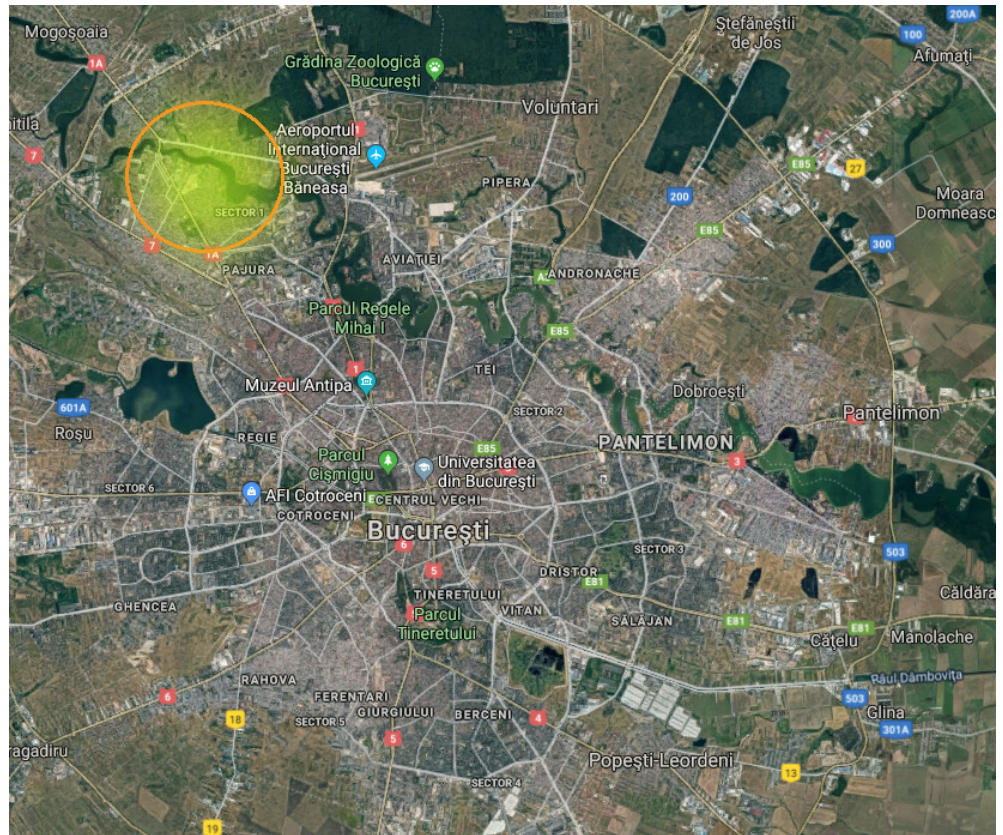

Baneasa-Sisesti

Land for Sale

CARACTERISTICS

- ▶ **AREA:** Baneasa-Sisesti
- ▶ **Usable surface:** 2375 sqm
- ▶ **POT:** 20%
- ▶ **CUT:** 0.7
- ▶ **End-use:** Rezidential

DESCRIPTION

Land for sale located in Baneasa-Sisesti area.
The land has an area of 2375 sqm.

Urbanism parameters:

POT - 20%

CUT - 0.7

H max - 10 m

250 EUR sqm

0.08 ETHEREUM sqm