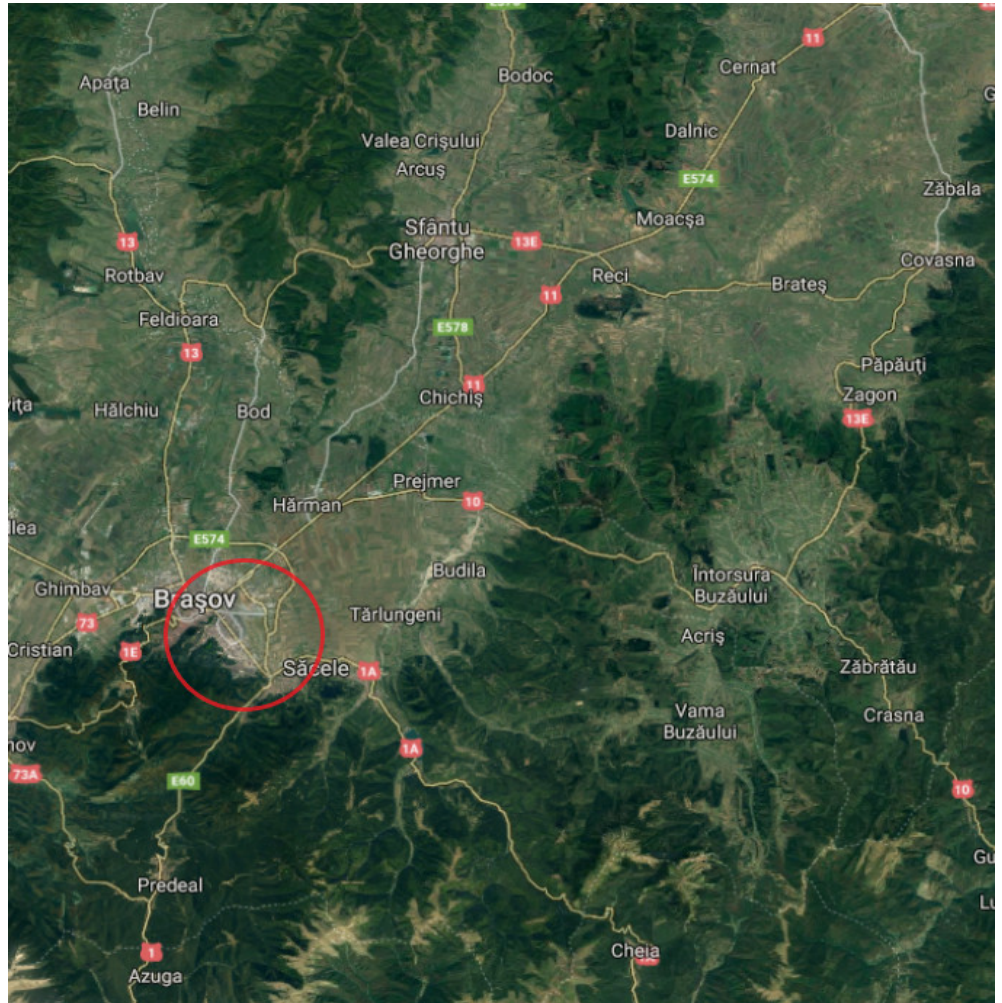

Brasov

Land for Sale

CARACTERISTICS

- ▶ **AREA:** Brasov
- ▶ **Usable surface:** 4778 sqm
- ▶ **POT:** 25%
- ▶ **CUT:** 2,20
- ▶ **End-use:** Rezidential

DESCRIPTION

Land for sale located in Noua-Darste area, Brasov.
The land has an area of 4778 sqm.
Height regime: Gf + 8FI
The land has all the utilities.