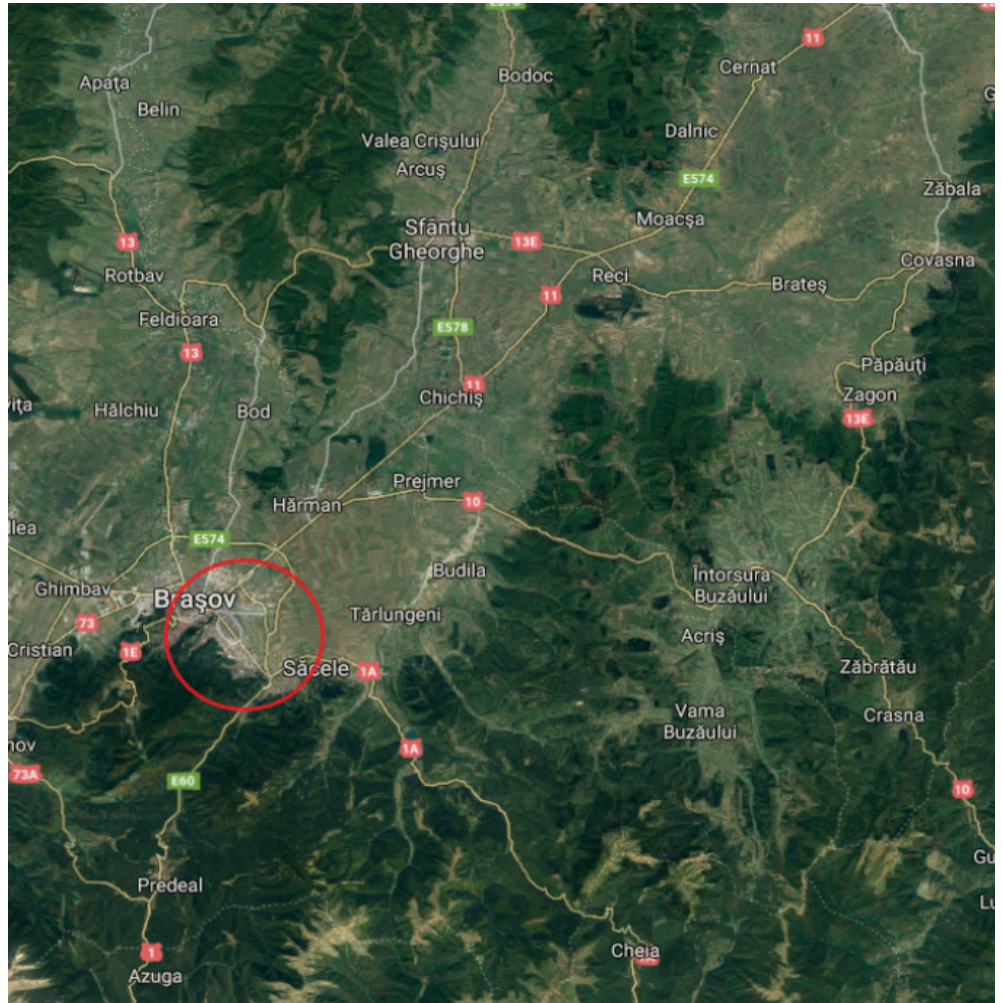

Brasov

Land for Sale

CARACTERISTICS

- ▶ **AREA:** Brasov
- ▶ **Usable surface:** 4778 sqm
- ▶ **POT:** 25%
- ▶ **CUT:** 2,20
- ▶ **End-use:** Rezidential

DESCRIPTION

Land for sale located in Noua-Darste area, Brasov.
The land has an area of 4778 sqm.
Height regime: Gf + 8Fl
The land has all the utilities.