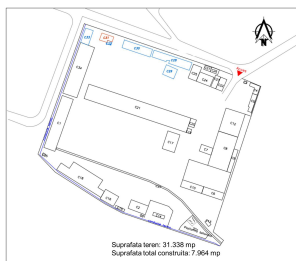

Titan

Commercial Spaces

CARACTERISTICS

- **AREA:** Titan
- **Built surface:** 7964 sqm
- **Land Surface:** 31338 sqm

DESCRIPTION

Commercial space for sale situated in Titan area, 3rd district, with great potential. The immovable has a great location, surrounded by many residential blocks, benefiting of great access.
Incomes from rents.