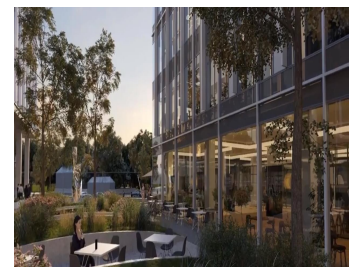

Expozitiei

CHARACTERISTICS

- ▶ **AREA:** Expozitiei
- ▶ **Usable surface:** 38000 sqm
- ▶ **Maximum height:** S+P+8 Etaje

FINISHES/EQUIPMENT

- ▶ **Others:** Video Surveillance , Fire Protection, AC, Heating System, Internet and Voice Connection , TV Cable, Elevator, Garage, Insulated Windows , Faience, Sandstone

DESCRIPTION

Office building for rent situated close to Piata Presei Libere, Kiseleff Boulevard, Expozitiei Boulevard, in Northern area.

The subway station 1 Mai is situated at only few minutes distance.

"A class office building BREEAM Excellent certified Green Building"

Facilities:

A class office building

false ceiling with built in LED light

fire prevention system;

BMS

restaurant, GYM inside the business park;