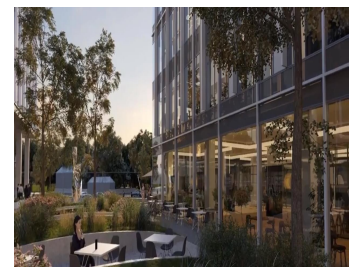

Expozitiei

CARACTERISTICS

- ▶ **AREA:** Expozitiei
- ▶ **Usable surface:** 38000 sqm
- ▶ **Maximum height:** S+P+8 Etaje

FINISHES/EQUIPMENT

- ▶ **Others:** Video Surveillance , Fire Protection, AC, Heating System, Internet and Voice Connection , TV Cable, Elevator, Garage, Insulated Windows , Faience, Sandstone

DESCRIPTION

Office building for rent situated close to Piata Presei Libere, Kiseleff Boulevard, Expozitiei Boulevard, in Northern area.

The subway station 1 Mai is situated at only few minutes distance.

"A class office building BREEAM Excellent certified Green Building"

Facilities:

A class office building

false ceiling with built in LED light

fire prevention system;

BMS

restaurant, GYM inside the business park;