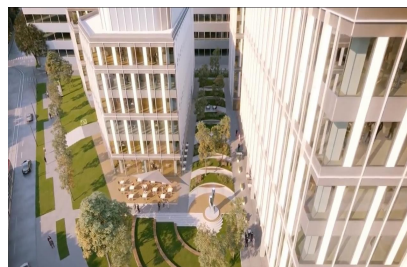

## Expozitiei

### CHARACTERISTICS

- ▶ **AREA:** Expozitiei
- ▶ **Usable surface:** 38000 sqm
- ▶ **Maximum height:** S+P+8 Etaje

### DESCRIPTION

Office building for rent situated close to Piata Presei Libere, Kiseleff Boulevard, Expozitiei Boulevard, in Northern area.

The subway station 1 Mai is situated at only few minutes distance.

"A class office building BREEAM Excellent certified Green Building"

Facilities:

A class office building

false ceiling with built in LED light

fire prevention system;

BMS

restaurant, GYM inside the business park;