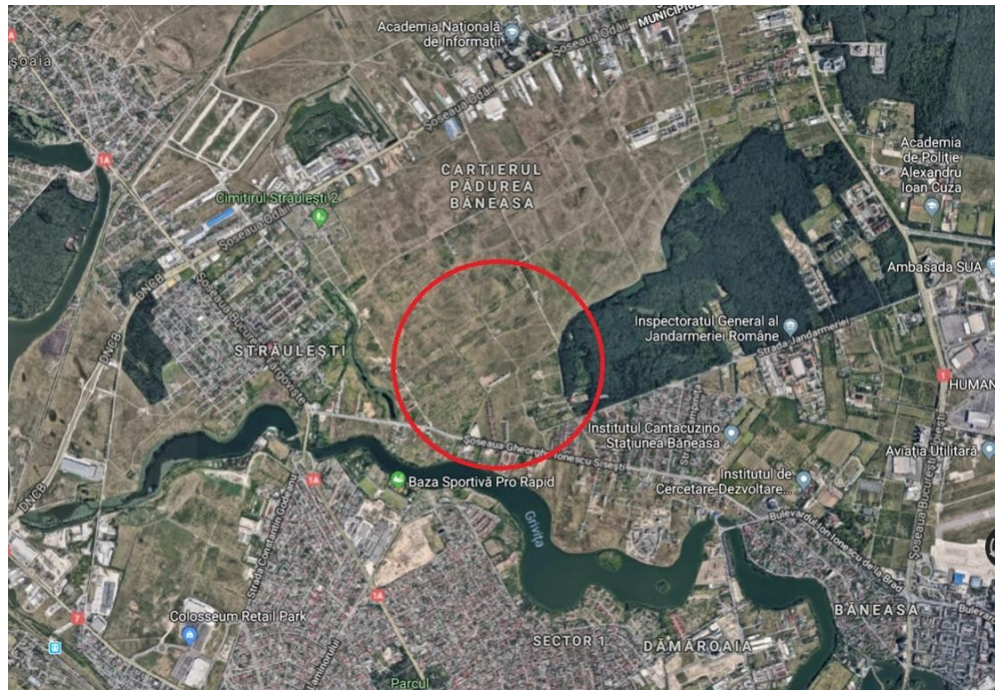

### DESCRIPTION

Land for sale located in Baneasa area, Bucharest.

Buildable - residential

Urbanism Information:

P.O.T.: 45%

C.U.T. 1.3

Utilities: gas, electricity, sewerage near the land

240 EUR sqm