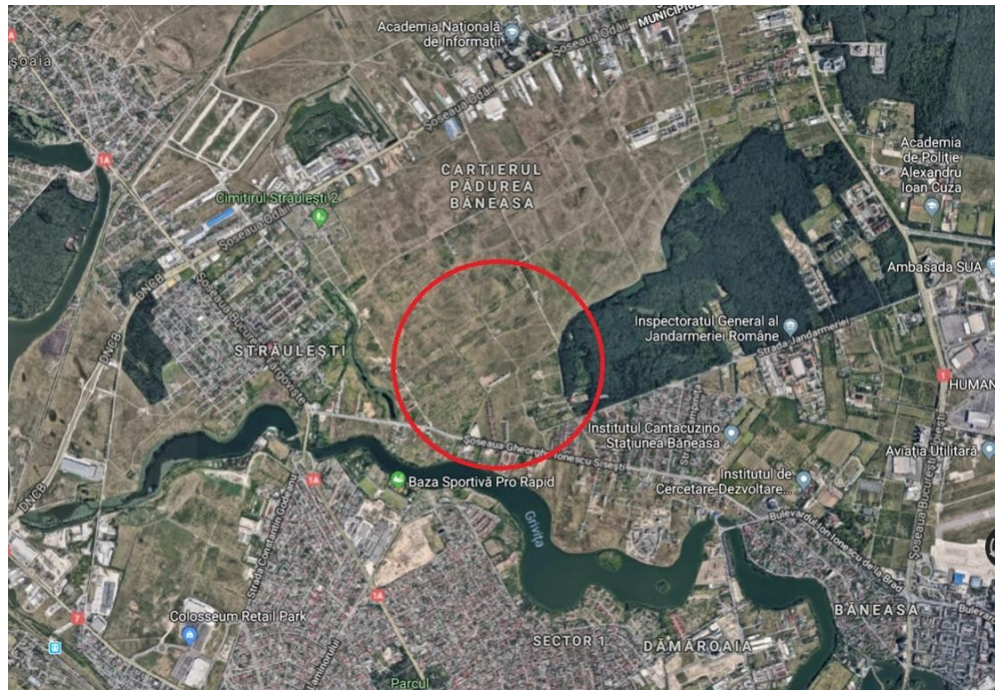

Baneasa

Land for Sale

CARACTERISTICS

- **AREA:** Baneasa
- **Usable surface:** 9900 sqm
- **POT:** 45%
- **CUT:** 1,3
- **End-use:** Rezidential
- **Opening:** 60 m

DESCRIPTION

Land for sale located in Baneasa area, Bucharest.

Buildable - residential

Urbanism Information:

P.O.T.: 45%

C.U.T. 1.3

Utilities: gas, electricity, sewerage near the land

240 EUR sqm

0.09 ETHEREUM sqm