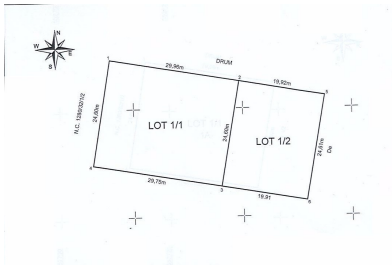

Baneasa

Land for Sale

CARACTERISTICS

- ▶ **AREA:** Baneasa
- ▶ **Usable surface:** 1225 sqm
- ▶ **POT:** 20%
- ▶ **CUT:** 0,7
- ▶ **End-use:** Rezidential

DESCRIPTION

Land for sale located in Baneasa area, Bucharest.

Surface: 2000 sqm

POT: 20%

CUT: 0.7

POINTS OF INTEREST:

Baneasa Shopping Center;

IKEA;

Public transportation

200 EUR sqm

0.06 ETHEREUM sqm