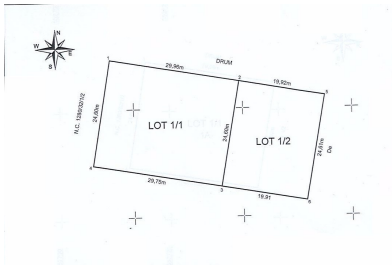

### CARACTERISTICS

- ▶ **AREA:** Baneasa
- ▶ **Usable surface:** 1225 sqm
- ▶ **POT:** 20%
- ▶ **CUT:** 0,7
- ▶ **End-use:** Rezidential

### DESCRIPTION

Land for sale located in Baneasa area, Bucharest.

Surface: 2000 sqm

POT: 20%

CUT: 0.7

POINTS OF INTEREST:

Baneasa Shopping Center;

IKEA;