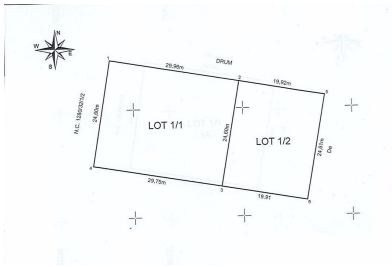

Baneasa

Land for Sale

CARACTERISTICS

- ▶ **AREA:** Baneasa
- ▶ **Usable surface:** 1225 sqm
- ▶ **POT:** 20%
- ▶ **CUT:** 0,7
- ▶ **End-use:** Rezidential

DESCRIPTION

Land for sale located in Baneasa area, Bucharest.

Surface: 2000 sqm

POT: 20%

CUT: 0.7

POINTS OF INTEREST:

Baneasa Shopping Center;

IKEA;

Public transportation

200 EUR sqm

0.08 ETHEREUM sqm