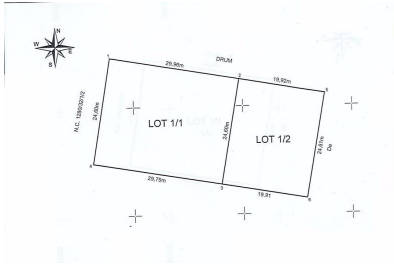

Baneasa

Land for Sale

CARACTERISTICS

- ▶ **AREA:** Baneasa
- ▶ **Usable surface:** 1225 sqm
- ▶ **POT:** 20%
- ▶ **CUT:** 0,7
- ▶ **End-use:** Rezidential

DESCRIPTION

Land for sale located in Baneasa area, Bucharest.

Surface: 2000 sqm

POT: 20%

CUT: 0.7

POINTS OF INTEREST:

Baneasa Shopping Center;

IKEA;

Public transportation

200 EUR sqm

0.06 ETHEREUM sqm