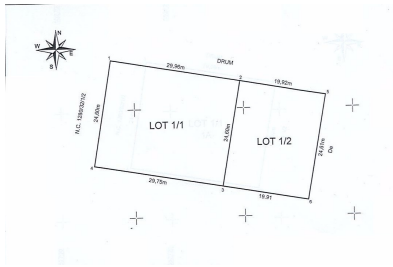

Baneasa

Land for Sale

CARACTERISTICS

- ▶ **AREA:** Baneasa
- ▶ **Usable surface:** 1225 sqm
- ▶ **POT:** 20%
- ▶ **CUT:** 0,7
- ▶ **End-use:** Rezidential

DESCRIPTION

Land for sale located in Baneasa area, Bucharest.

Surface: 2000 sqm

POT: 20%

CUT: 0.7

POINTS OF INTEREST:

B?neasa Shopping Center;

IKEA;

Public transportation

200 EUR sqm

0.06 ETHEREUM sqm