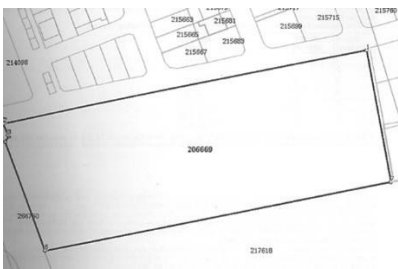

Straulesti

Land for Sale

CARACTERISTICS

- ▶ **AREA:** Straulesti
- ▶ **Usable surface:** 10128 sqm
- ▶ **Land Surface:** 10128 sqm
- ▶ **POT:** 60%
- ▶ **CUT:** 2.4
- ▶ **End-use:** Rezidential
- ▶ **Opening:** 66
- ▶ **No. of openings:** 1

DESCRIPTION

Land plot for sale situated in Straulesti - Poligrafiei area very close to Casa Presei Libere.
 The land plot benefits of easy access to the central area and to the northern side of the city and to all means of transportation.
 Land plot area: 10,128 sqm
 Frontage: 66 m
 Utilities: all utilities
 Legal situation: The land plot is owned by a company;
 Urbanism information: according with PUG in A3 area
 POT 60%
 CUT 2.4