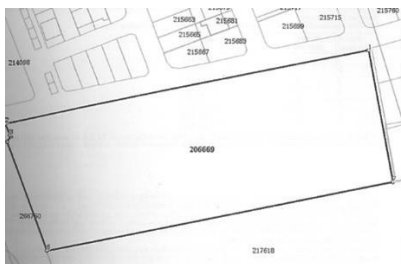

Straulesti

Land for Sale

CARACTERISTICS

- ▶ **AREA:** Straulesti
- ▶ **Usable surface:** 10128 sqm
- ▶ **Land Surface:** 10128 sqm
- ▶ **POT:** 60%
- ▶ **CUT:** 2.4
- ▶ **End-use:** Rezidential
- ▶ **Opening:** 66
- ▶ **No. of openings:** 1

DESCRIPTION

Land plot for sale situated in Straulesti - Poligrafiei area very close to Casa Presei Libere.
The land plot benefits of easy access to the central area and to the northern side of the city and to all means of transportation.
Land plot area: 10,128 sqm
Frontage: 66 m
Utilities: all utilities
Legal situation: The land plot is owned by a company;
Urbanism information: according with PUG in A3 area
POT 60%
CUT 2.4