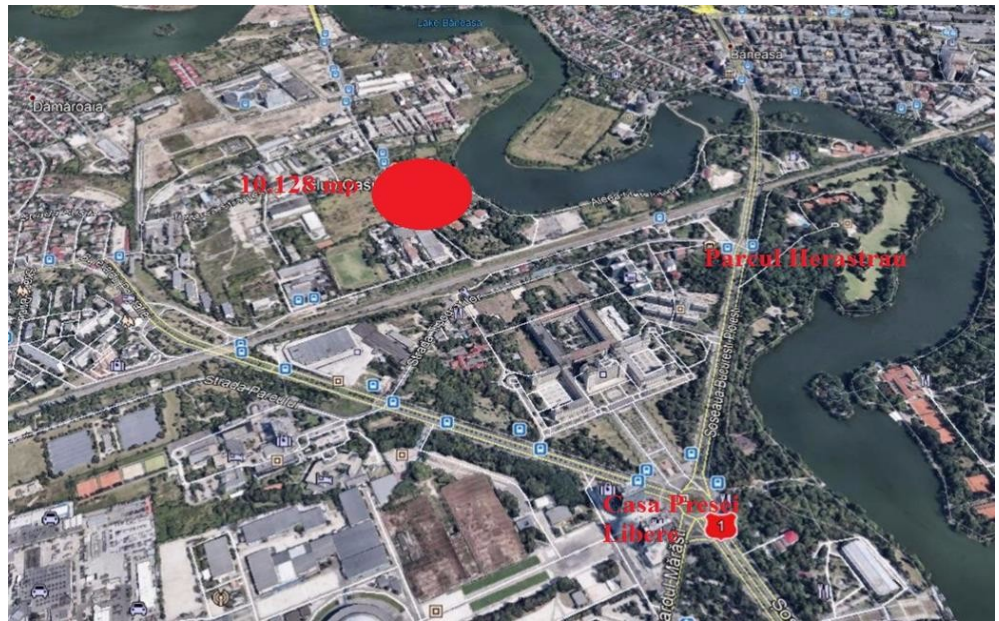

Straulesti

Land for Sale

**CARACTERISTICS**

- ▶ **AREA:** Straulesti
- ▶ **Usable surface:** 10128 sqm
- ▶ **Land Surface:** 10128 sqm
- ▶ **POT:** 60%
- ▶ **CUT:** 2.4
- ▶ **End-use:** Rezidential
- ▶ **Opening:** 66
- ▶ **No. of openings:** 1

**DESCRIPTION**

Land plot for sale situated in Straulesti - Poligrafiei area very close to Casa Presei Libere.  
 The land plot benefits of easy access to the central area and to the northern side of the city and to all means of transportation.  
 Land plot area: 10,128 sqm  
 Frontage: 66 m  
 Utilities: all utilities  
 Legal situation: The land plot is owned by a company;  
 Urbanism information: according with PUG in A3 area  
 POT 60%  
 CUT 2.4