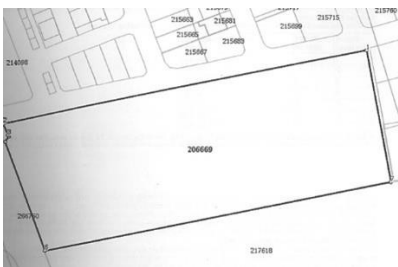

Straulesti

Land for Sale

CARACTERISTICS

- ▶ **AREA:** Straulesti
- ▶ **Usable surface:** 10128 sqm
- ▶ **Land Surface:** 10128 sqm
- ▶ **POT:** 60%
- ▶ **CUT:** 2.4
- ▶ **End-use:** Rezidential
- ▶ **Opening:** 66
- ▶ **No. of openings:** 1

DESCRIPTION

Land plot for sale situated in Straulesti - Poligrafiei area very close to Casa Presei Libere.
 The land plot benefits of easy access to the central area and to the northern side of the city and to all means of transportation.
 Land plot area: 10,128 sqm
 Frontage: 66 m
 Utilities: all utilities
 Legal situation: The land plot is owned by a company;
 Urbanism information: according with PUG in A3 area
 POT 60%
 CUT 2.4