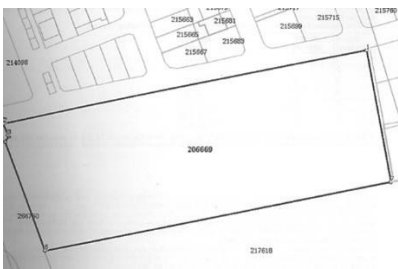

Straulesti

Land for Sale

**CARACTERISTICS**

- ▶ **AREA:** Straulesti
- ▶ **Usable surface:** 10128 sqm
- ▶ **Land Surface:** 10128 sqm
- ▶ **POT:** 60%
- ▶ **CUT:** 2.4
- ▶ **End-use:** Rezidential
- ▶ **Opening:** 66
- ▶ **No. of openings:** 1

**DESCRIPTION**

Land plot for sale situated in Straulesti - Poligrafiei area very close to Casa Presei Libere.  
 The land plot benefits of easy access to the central area and to the northern side of the city and to all means of transportation.  
 Land plot area: 10,128 sqm  
 Frontage: 66 m  
 Utilities: all utilities  
 Legal situation: The land plot is owned by a company;  
 Urbanism information: according with PUG in A3 area  
 POT 60%  
 CUT 2.4