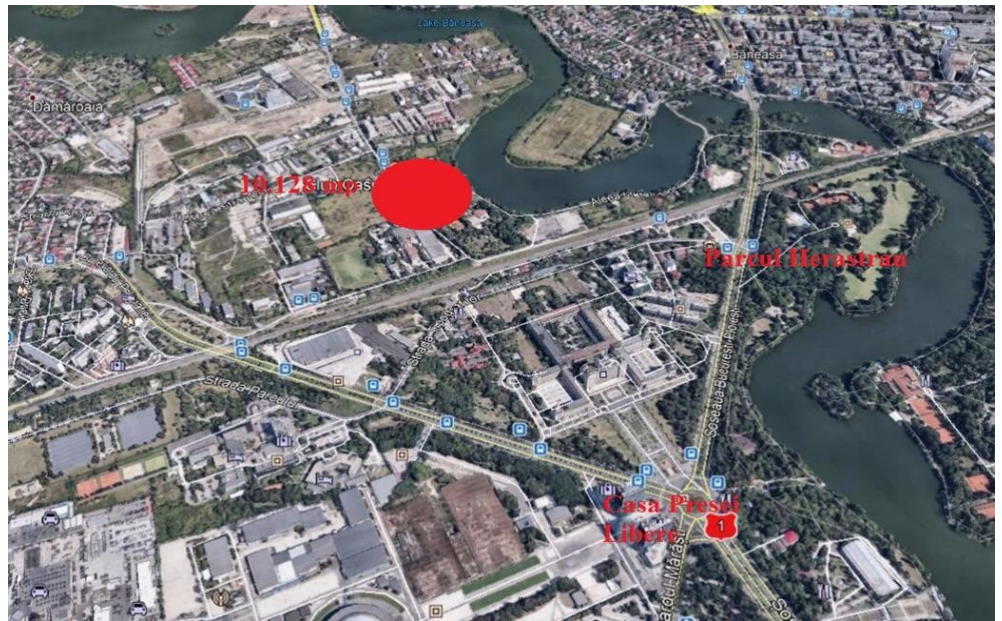

Straulesti

Land for Sale

CARACTERISTICS

- ▶ **AREA:** Straulesti
- ▶ **Usable surface:** 10128 sqm
- ▶ **Land Surface:** 10128 sqm
- ▶ **POT:** 60%
- ▶ **CUT:** 2.4
- ▶ **End-use:** Rezidential
- ▶ **Opening:** 66
- ▶ **No. of openings:** 1

DESCRIPTION

Land plot for sale situated in Straulesti - Poligrafiei area very close to Casa Presei Libere.
 The land plot benefits of easy access to the central area and to the northern side of the city and to all means of transportation.
 Land plot area: 10,128 sqm
 Frontage: 66 m
 Utilities: all utilities
 Legal situation: The land plot is owned by a company;
 Urbanism information: according with PUG in A3 area
 POT 60%
 CUT 2.4