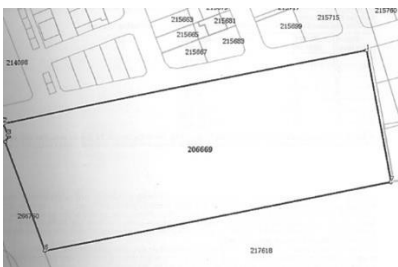

### CARACTERISTICS

- ▶ **AREA:** Straulesti
- ▶ **Usable surface:** 10128 sqm
- ▶ **Land Surface:** 10128 sqm
- ▶ **POT:** 60%
- ▶ **CUT:** 2.4
- ▶ **End-use:** Rezidential
- ▶ **Opening:** 66
- ▶ **No. of openings:** 1

### DESCRIPTION

Land plot for sale situated in Straulesti - Poligrafiei area very close to Casa Presei Libere.  
The land plot benefits of easy access to the central area and to the northern side of the city and to all means of transportation.  
Land plot area: 10,128 sqm  
Frontage: 66 m  
Utilities: all utilities  
Legal situation: The land plot is owned by a company;  
Urbanism information: according with PUG in A3 area  
POT 60%  
CUT 2.4