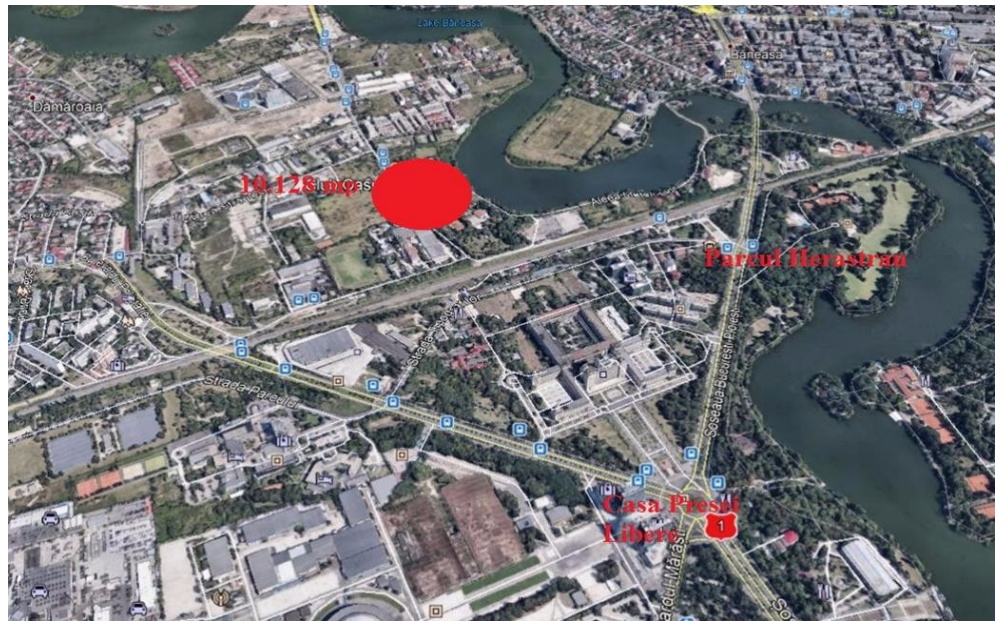

Straulesti

Land for Sale

CARACTERISTICS

- ▶ **AREA:** Straulesti
- ▶ **Usable surface:** 10128 sqm
- ▶ **Land Surface:** 10128 sqm
- ▶ **POT:** 60%
- ▶ **CUT:** 2.4
- ▶ **End-use:** Rezidential
- ▶ **Opening:** 66
- ▶ **No. of openings:** 1

DESCRIPTION

Land plot for sale situated in Straulesti - Poligrafiei area very close to Casa Presei Libere.
 The land plot benefits of easy access to the central area and to the northern side of the city and to all means of transportation.
 Land plot area: 10,128 sqm
 Frontage: 66 m
 Utilities: all utilities
 Legal situation: The land plot is owned by a company;
 Urbanism information: according with PUG in A3 area
 POT 60%
 CUT 2.4