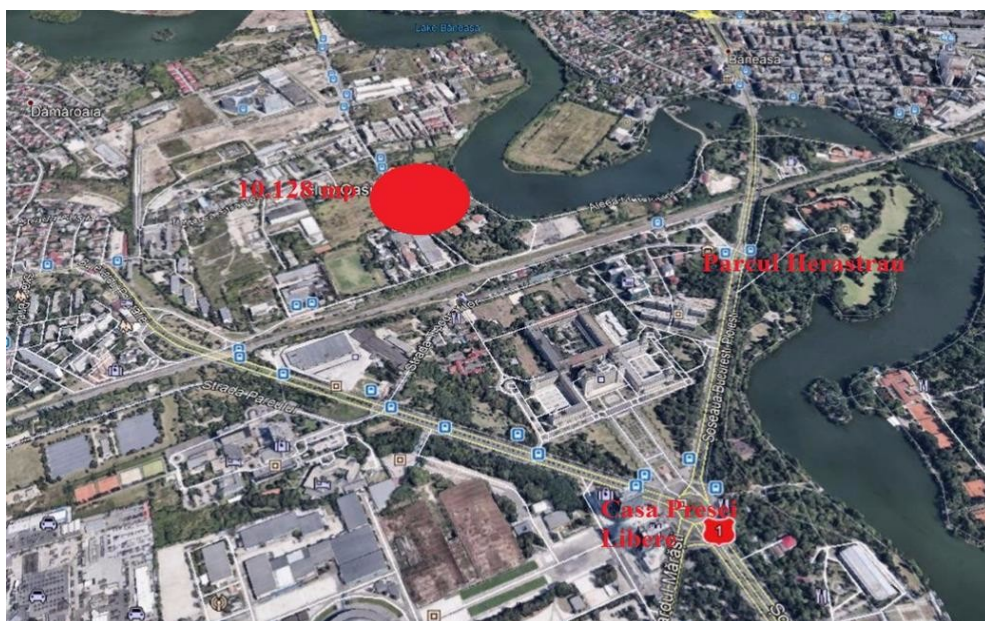

Straulesti

Land for Sale

CARACTERISTICS

- ▶ **AREA:** Straulesti
- ▶ **Usable surface:** 10128 sqm
- ▶ **Land Surface:** 10128 sqm
- ▶ **POT:** 60%
- ▶ **CUT:** 2.4
- ▶ **End-use:** Rezidential
- ▶ **Opening:** 66
- ▶ **No. of openings:** 1

DESCRIPTION

Land plot for sale situated in Straulesti - Poligrafiei area very close to Casa Presei Libere.
The land plot benefits of easy access to the central area and to the northern side of the city and to all means of transportation.
Land plot area: 10,128 sqm
Frontage: 66 m
Utilities: all utilities
Legal situation: The land plot is owned by a company;
Urbanism information: according with PUG in A3 area
POT 60%
CUT 2.4