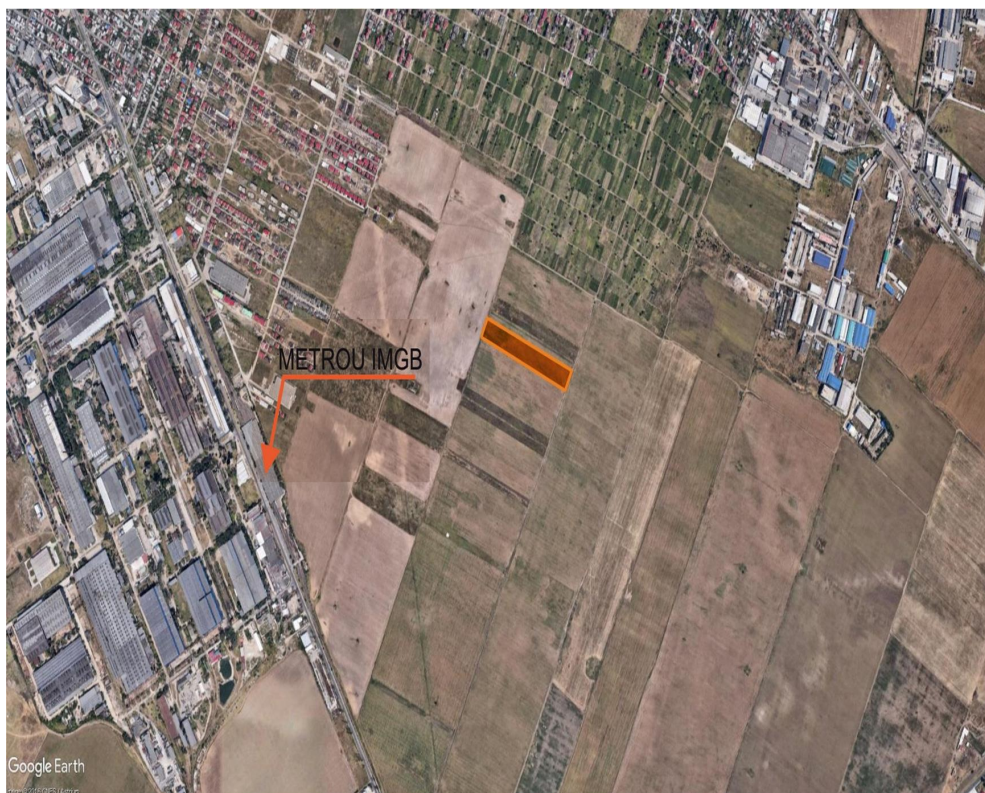

Popesti Leordeni

Land for Sale

CARACTERISTICS

- ▶ **AREA:** Popesti Leordeni
- ▶ **Land Surface:** 11650 sqm
- ▶ **End-use:** Rezidential
- ▶ **Owner:** Physical entity
- ▶ **Opening:** 32
- ▶ **Land construction:** Yes
- ▶ **Construction permit:** Yes
- ▶ **Project:** Yes

DESCRIPTION

Land plot for sale situated in Popesti Leordeni, benefiting of easy access to all main road in southern side of Bucharest and also to all means of transportation.

Utilities:

Electricity, water, sewerage, gas in the next vicinity at around 200 m distance;