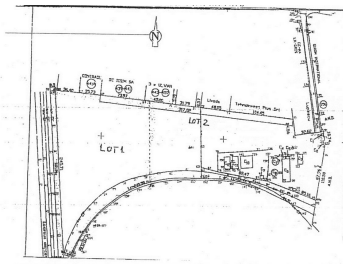

### CARACTERISTICS

- ▶ **AREA:** Militari
- ▶ **Usable surface:** 59977 sqm
- ▶ **End-use:** Constructii Retail
- ▶ **Owner:** Legal entity
- ▶ **Opening:** 93
- ▶ **Land construction:** Yes
- ▶ **Construction permit:** Yes
- ▶ **Project:** Yes

### DESCRIPTION

Land plot total area: 59,977 sqm  
 Land plot divided in 2 units: 93 m frontage to Iuliu Maniu Boulevard;  
 1st unit: 26,792.42 sqm  
 Frontage: 245 m;  
 2nd unit: 33,184.83 sqm  
 Frontage: 32.6 m;  
 Utilities: electricity, water, gas, heavy truck access door, easy access to railway;