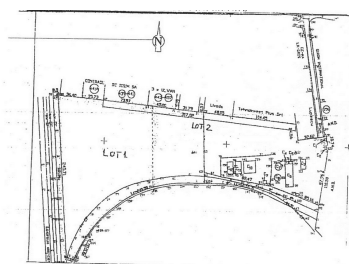

Militari

Land for Sale

CARACTERISTICS

- ▶ **AREA:** Militari
- ▶ **Usable surface:** 59977 sqm
- ▶ **End-use:** Constructii Retail
- ▶ **Owner:** Legal entity
- ▶ **Opening:** 93
- ▶ **Land construction:** Yes
- ▶ **Construction permit:** Yes
- ▶ **Project:** Yes

DESCRIPTION

Land plot total area: 59,977 sqm
 Land plot divided in 2 units: 93 m frontage to Iuliu Maniu Boulevard;
 1st unit: 26,792.42 sqm
 Frontage: 245 m;
 2nd unit: 33,184.83 sqm
 Frontage: 32.6 m;
 Utilities: electricity, water, gas, heavy truck access door, easy access to railway;