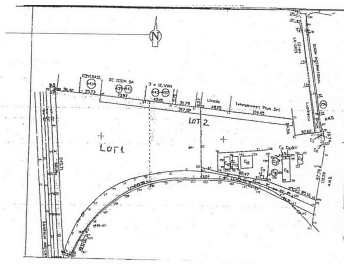

Militari

Land for Sale

CARACTERISTICS

- ▶ **AREA:** Militari
- ▶ **Usable surface:** 59977 sqm
- ▶ **End-use:** Constructii Retail
- ▶ **Owner:** Legal entity
- ▶ **Opening:** 93
- ▶ **Land construction:** Yes
- ▶ **Construction permit:** Yes
- ▶ **Project:** Yes

DESCRIPTION

Land plot total area: 59,977 sqm
 Land plot divided in 2 units: 93 m frontage to Iuliu Maniu Boulevard;
 1st unit: 26,792.42 sqm
 Frontage: 245 m;
 2nd unit: 33,184.83 sqm
 Frontage: 32.6 m;
 Utilities: electricity, water, gas, heavy truck access door, easy access to railway;