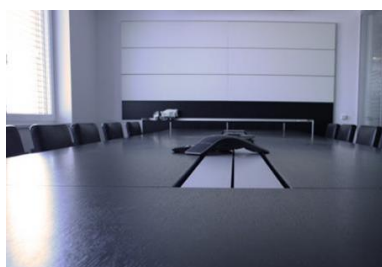

Baneasa

Offices for Rent

CARACTERISTICS

- **AREA:** Baneasa
- **Usable surface:** 713 sqm
- **Floor:** Et.6 + Et.9
- **Maximum height:** S+P+9E

Layout

Available areas: 6th Floor: 17-50 sqm 9th Floor: 333 + 330 sqm

Rental prices: 10 Euro/sqm/month +VAT

Maintenance: 3.9 Euro/sqm/month + VAT

FINISHES/EQUIPMENT

- **Others:** Security, Internet and Voice Connection , TV Cable

DESCRIPTION

Baneasa Center is situated in northern area of Bucharest very close to Herastrau Park at only a few minutes away from Presei Libere Square.

Facilities:

- heating/ cooling system;
- fully equipped kitchen
- conference room;
- false ceiling
- voice network